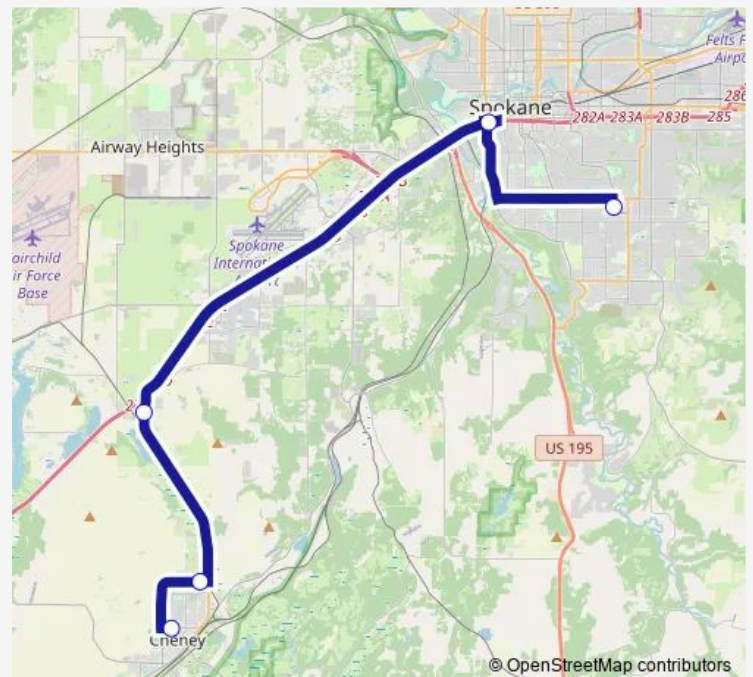

### Direction

South Hill Park & Ride Bay 2 — Eagle Station Bay 2

5 stops

[Open route schedule](#)

South Hill Park & Ride Bay 2

Leave @ Jefferson Lot

SR 904 @ 1st (Four Lakes)

Betz @ Al Ogdon Way

Eagle Station Bay 2

### Route schedule

South Hill Park & Ride Bay 2 — Eagle Station Bay 2

Monday 07:02-08:20

Tuesday 07:02-08:20

Wednesday 07:02-08:20

Thursday 07:02-08:20

Friday 07:02-08:20

Saturday —

### Route info

Direction: South Hill Park & Ride Bay 2

Stops: 5

Trip Duration: 0 hour 33 min

664 — EWU South Hill Express

664 Bus time schedules and route maps are available in an offline PDF at [busmaps.com](https://busmaps.com). Use the [busmaps.com](https://busmaps.com) website to see live bus times, train schedule or subway schedule, and step-by-step directions for all public transit in Spokane