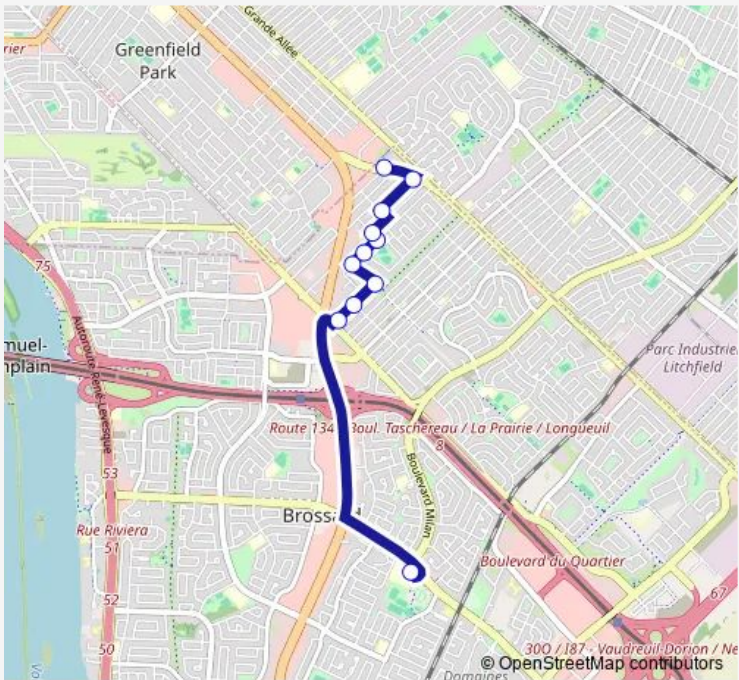

[Go to website](#)

Direction
 École Antoine-Brossard — Auguste / Adam
 11 stops
[Open route schedule](#)

- École Antoine-Brossard
- Alfred / Lapinière
- Alfred / Audette
- Alfred / Aubert
- Aubert / Aumont
- Aumont / d'Athènes
- Aumont / André
- André / Agathe
- Arbour / Alphonse
- Alphonse / Auguste
- Auguste / Adam

Route schedule
 École Antoine-Brossard — Auguste / Adam

Monday	16:05-16:07
Tuesday	16:05-16:07
Wednesday	16:05-16:07
Thursday	16:05-16:07
Friday	16:05-16:07
Saturday	—
Sunday	—

Route info
 Direction: École Antoine-Brossard
 Stops: 11
 Trip Duration: 0 hour 18 min

Direction

Auguste / Angers — École Antoine-Brossard

11 stops

[Open route schedule](#)

Auguste / Angers

Auguste / Alphonse

Alphonse / Arbour

Agathe / André

Route info

Direction: Auguste / Angers

Stops: 11

Trip Duration: 0 hour 19 min

664 Bus time schedules and route maps are available in an offline PDF at busmaps.com. Use the busmaps.com website to see live bus times, train schedule or subway schedule, and step-by-step directions for all public transit in Longueuil