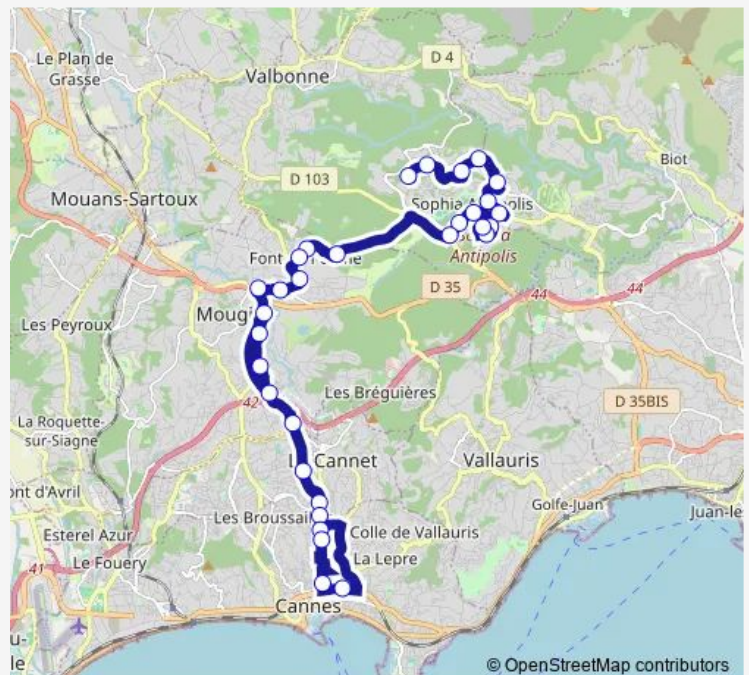

L Orangerai

Route schedule

Sophia Gare Routiere — Square Vahanian

Monday 06:40-20:00

Tuesday 06:40-20:00

Wednesday 06:40-20:00

Thursday 06:40-20:00

Friday 06:40-20:00

Saturday 09:00-19:00

Sunday 11:00-18:00

Route info

Direction: Sophia Gare Routiere

Stops: 31

Trip Duration: 1 hour 6 min

664 — 664 _ Cannes - Mougins - Sophia

Notre Dame de Vie

Chemin de Belvedere

Les Campelieres

Hotel Des Impots

Frederic Mistral

Paul Doumer

Lycee Carnot

Milton

Place Vauban Bristol

Square Vahanian

Direction

Square Vahanian — Sophia Gare Routiere

21 stops

[Open route schedule](#)

Square Vahanian

Place Vauban Bristol

Schaumann J Ferry