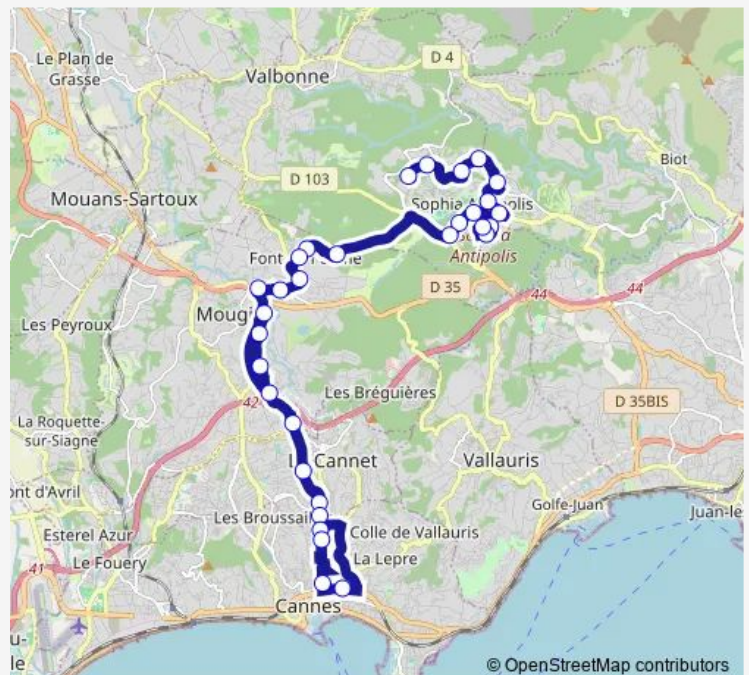

L Orangerai

Route schedule

Sophia Gare Routiere — Square Vahanian

Monday 06:40-20:00

Tuesday 06:40-20:00

Wednesday 06:40-20:00

Thursday 06:40-20:00

Friday 06:40-20:00

Saturday 09:00-19:00

Sunday 11:00-18:00

Route info

Direction: Sophia Gare Routiere

Stops: 31

Trip Duration: 1 hour 6 min

664 — 664 _ Cannes - Mougins - Sophia

Notre Dame de Vie

Chemin de Belvedere

Les Campelieres

Hotel Des Impots

Frederic Mistral

Paul Doumer

Lycee Carnot

Milton

Place Vauban Bristol

Square Vahanian

Direction

Square Vahanian — Sophia Gare Routiere

21 stops

[Open route schedule](#)

Square Vahanian

Place Vauban Bristol

Schaumann J Ferry