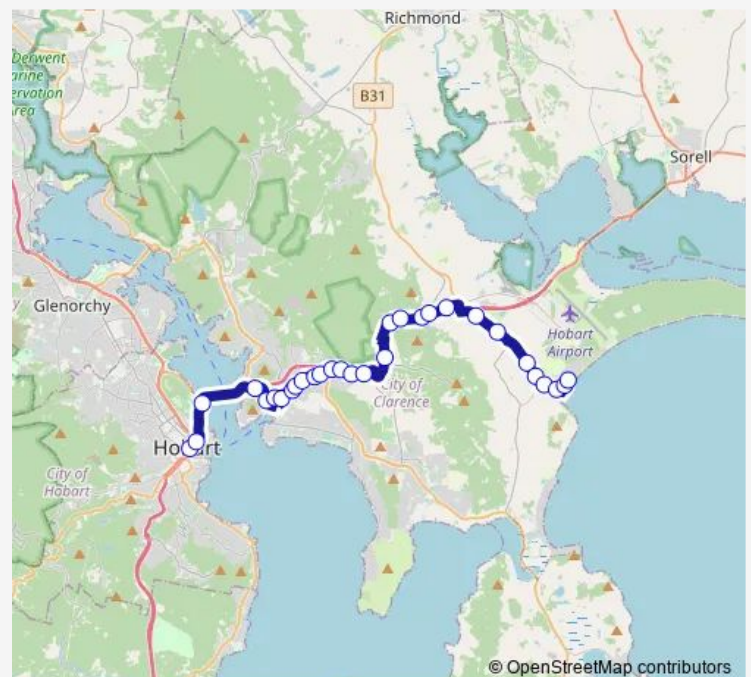

Direction

Hobart City Interchange Stop C1 — No.20 Surf Rd

30 stops

[Open route schedule](#)

Hobart City Interchange Stop C1

Stop 1, Macquarie St past Campbell St

Stop 2, Tasman Hwy (Govt. House)

Stop 3, Rosny Hill Rd opposite Sports Centre

Saturday —

Sunday —

Route info

Direction: Hobart City Interchange Stop C1

Stops: 30

Trip Duration: 0 hour 37 min

No.1063 Cambridge Rd

No.1191 Acton Rd (near Cilwen Rd)

Acton Rd near Shelomith Dr

Estate Dr cnr International Cl

No.4 Estate Dr

No.75 Seven Mile Beach Rd

No.17 Seven Mile Beach Rd

No.2a Lewis Ave

No.20 Surf Rd

Direction

Saturday —

Sunday —

Route info

Direction: No.20 Surf Rd

Stops: 33

Trip Duration: 0 hour 44 min

Cambridge Rd outside Warrane Ps

No.187 Cambridge Rd