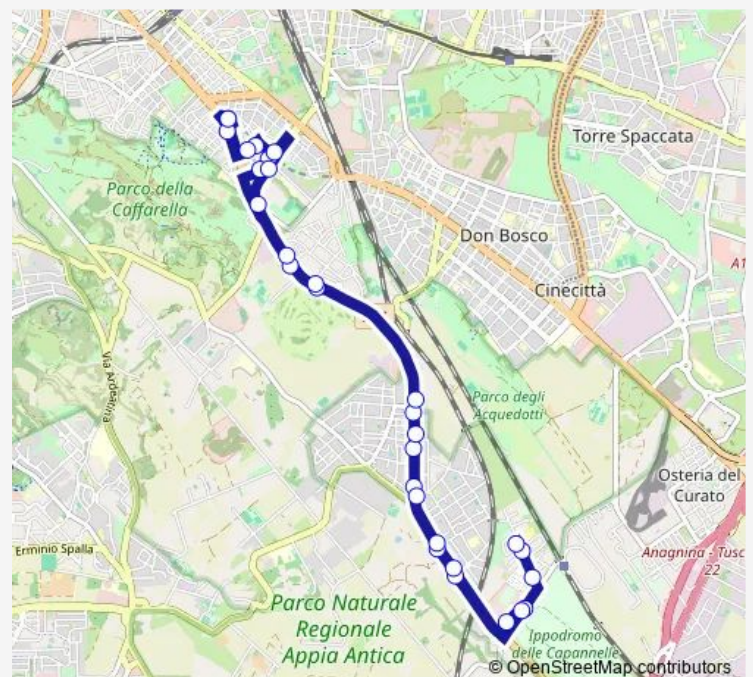

Capannelle/Scilla

CALICE/BOVA

Cosoleto

S. Barbara

Capannelle/Scilla

Pizzo DI Calabria

Appia/Bisignano

Appia/Squillace

### Route schedule

L.Go Colli Albani (Ma) — L.Go Colli Albani (Ma)

Monday	04:30-02:00 <sup>+1</sup>
Tuesday	04:30-02:00 <sup>+1</sup>
Wednesday	04:30-02:00 <sup>+1</sup>
Thursday	04:30-02:00 <sup>+1</sup>
Friday	04:30-02:00 <sup>+1</sup>
Saturday	04:30-02:00 <sup>+1</sup>
Sunday	05:00-02:00 <sup>+1</sup>

### Route info

Direction: L.Go Colli Albani (Ma)

Stops: 30

Trip Duration: 0 hour 50 min

664

BusMaps

Appia/Galloro

Appia/Quarto Miglio

Appia/Torre Fiscale

Appia/Monte Albino

Appia/Arco DI Travertino

ARCO DI TRAVERTINO (MA)

Arco DI Travertino (Ma)

S. Gaspare DEL Bufalo

L.Go Colli Albani (Ma)

664 Bus time schedules and route maps are available in an offline PDF at [busmaps.com](http://busmaps.com). Use the [busmaps.com](http://busmaps.com) website to see live bus times, train schedule or subway schedule, and step-by-step directions for all public transit in Rome