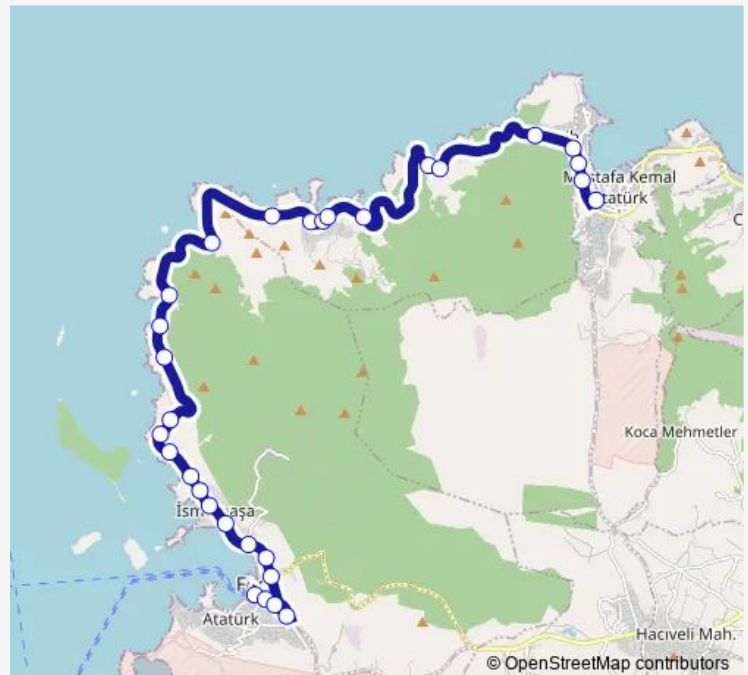

Thursday 06:45-23:10

Friday 06:45-23:10

Saturday 06:45-23:10

Sunday 06:45-23:10

Route info

Direction: Eski Foça Otogar

Stops: 30

Trip Duration: 0 hour 46 min

Fotaş

Çanak Koyu

Şıra Mevki

Güvercin Adası

Kosova

Foça Port

Küçük Ayani Koyu

Yıldız

Route schedule

Yeni Foça Son Durak — Eski Foça Otogar

Monday 06:00-22:20

Tuesday 06:00-22:20

Wednesday 06:00-22:20

Thursday 06:00-22:20

Friday 06:00-22:20

Saturday 06:00-22:20

Sunday 06:00-22:20

Route info

Direction: Yeni Foça Son Durak

Stops: 30

Trip Duration: 0 hour 46 min

Yeldeğirmenleri

Kuşburnu

Barış