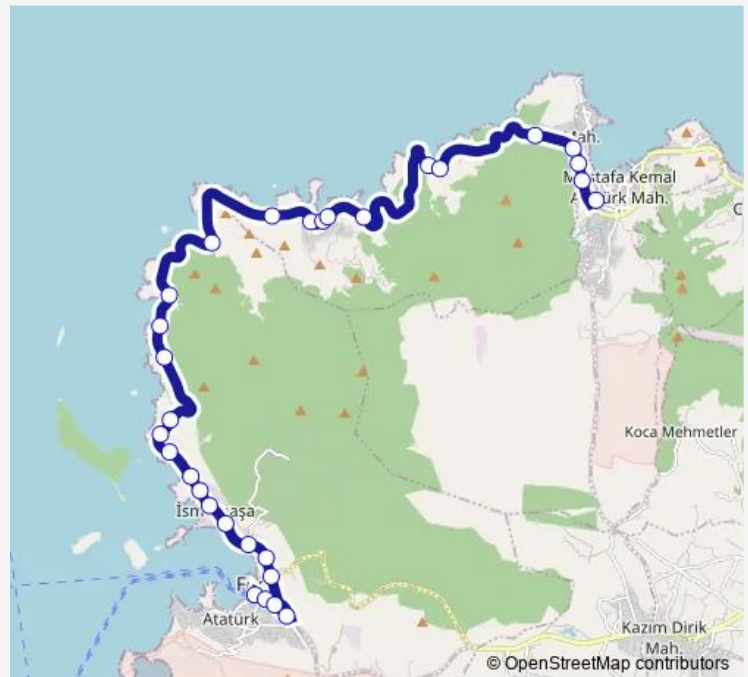

Saturday 06:45-23:10

Sunday 06:45-23:10

Route info

Direction: Eski Foça Otogar

Stops: 30

Trip Duration: 0 hour 46 min

■ 664 — Yeni Foça - Eski Foça

BusMaps

Şıra Mevki

Güvercin Adası

Kosova

Foça Port

Küçük Ayani Koyu

Yıldız

Hanedan

Zeytinlik

Monday 06:00-22:20

Tuesday 06:00-22:20

Wednesday 06:00-22:20

Thursday 06:00-22:20

Friday 06:00-22:20

Saturday 06:00-22:20

Sunday 06:00-22:20

Route info

Direction: Yeni Foça Son Durak

Stops: 30

Trip Duration: 0 hour 46 min

Yeldeğirmenleri

Kuşburnu

Barış

Foça Stad

Eski Foça Otogar