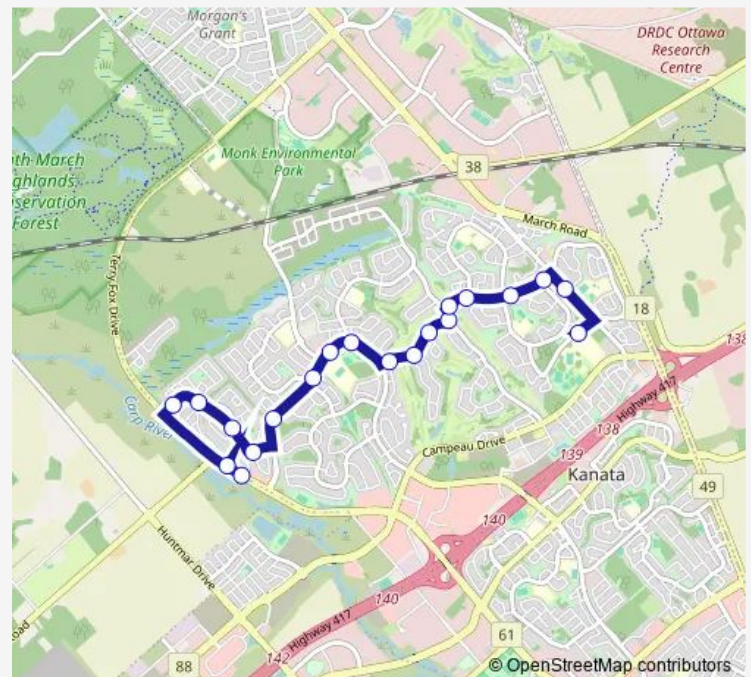

Friday 08:00-08:03

Saturday —

Sunday —

Route info

Direction: Terry FOX / Tillsonburg

Stops: 20

Trip Duration: 0 hour 16 min

664 — Earl of March H.S

Direction

Parkway / Earl OF March H.S. — Huntsville / Escarpment

21 stops

[Open route schedule](#)

Parkway / Earl OF March H.S.

Parkway / Earl OF March H.S.

Teron / AD. 989

Beaverbrook / Leacock