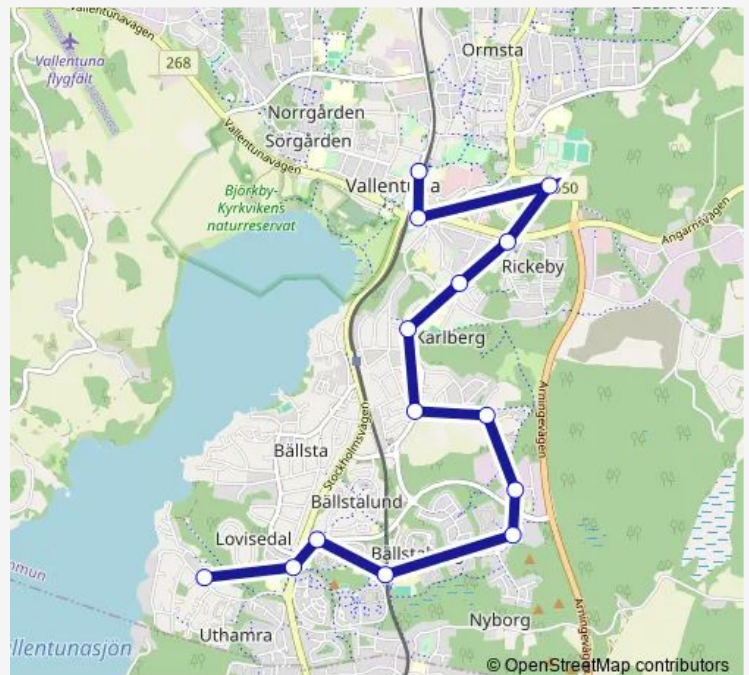

Hjälmsstavägen

Vallentuna station västra

### Route schedule

Uthamra — Vallentuna station västra

Monday 05:48-22:52

Tuesday 05:48-22:50

Wednesday 05:48-22:50

Thursday 05:48-22:52

Friday 05:48-22:52

Saturday 06:52-22:52

Sunday 06:52-22:52

### Route info

Direction: Uthamra

Stops: 14

Trip Duration: 0 hour 23 min