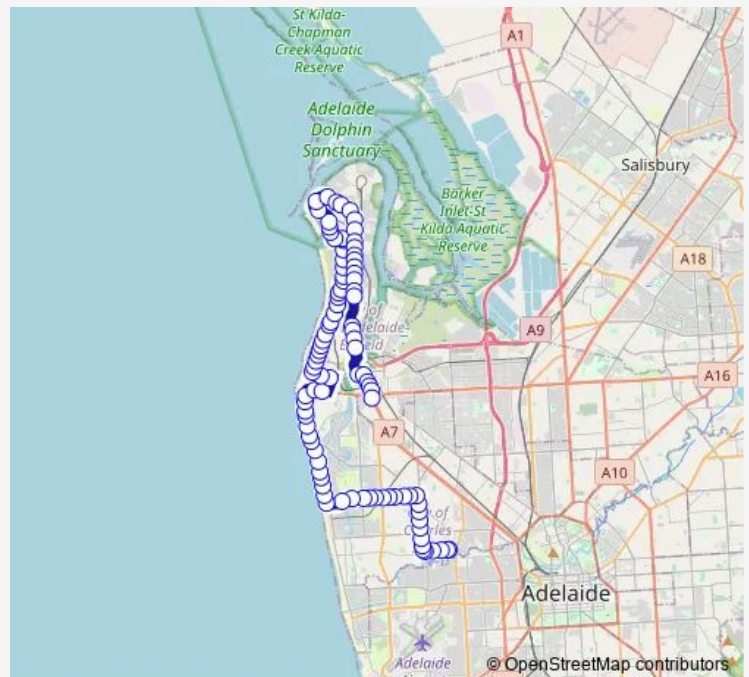

Route schedule

Stop School Nazareth Catholic College Middle Years —  
Stop 36 Port Rd - North East side

Monday	15:35
Tuesday	15:35
Wednesday	15:35
Thursday	15:35
Friday	15:35
Saturday	—
Sunday	—

Route info

Direction: Stop School Nazareth Catholic College Middle Years

Stops: 94

Trip Duration: 1 hour 8 min

Stop 31 Trimmer Pde - South side

Stop 31A Trimmer Pde - South side

Stop 31 Military Rd - West side

Stop 31A Military Rd - West side

Stop 31B Military Rd - West side

Stop 32 Military Rd - West side

Stop 32A Military Rd - West side

Stop 32B Military Rd - West side

Stop 33 Military Rd - West side

Stop 34 Military Rd - South West side

Stop 34A Military Rd - South West side

Stop 35 Military Rd - West side

Stop 35A Military Rd - West side

Stop 35B Military Rd - South West side

Stop School Military Rd / Recreation Parade

Stop School Military Rd / Adelaide Beachfront

Stop 36C Bower Rd - North side