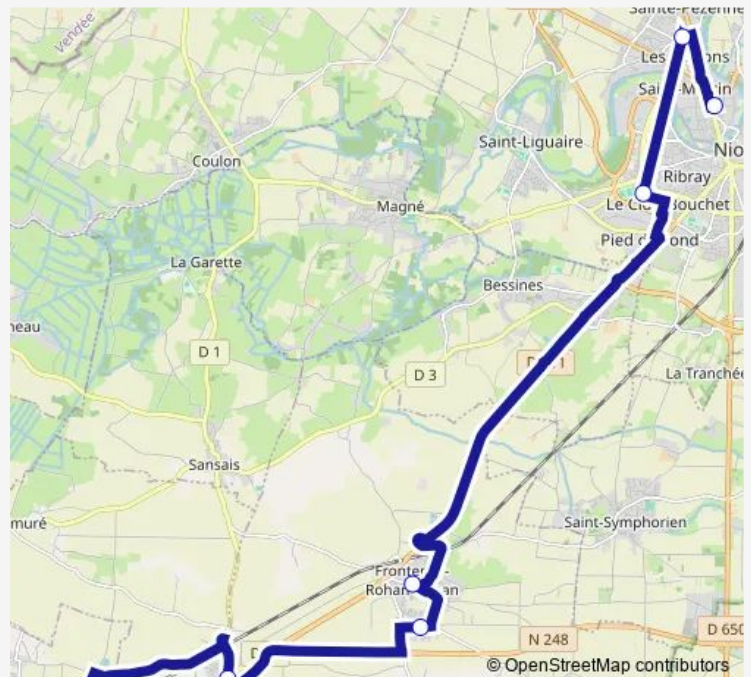

Thursday —

Friday —

Saturday —

Sunday —

Route info

Direction: Lycee Jean Mace

Stops: 7

Trip Duration: 0 hour 58 min