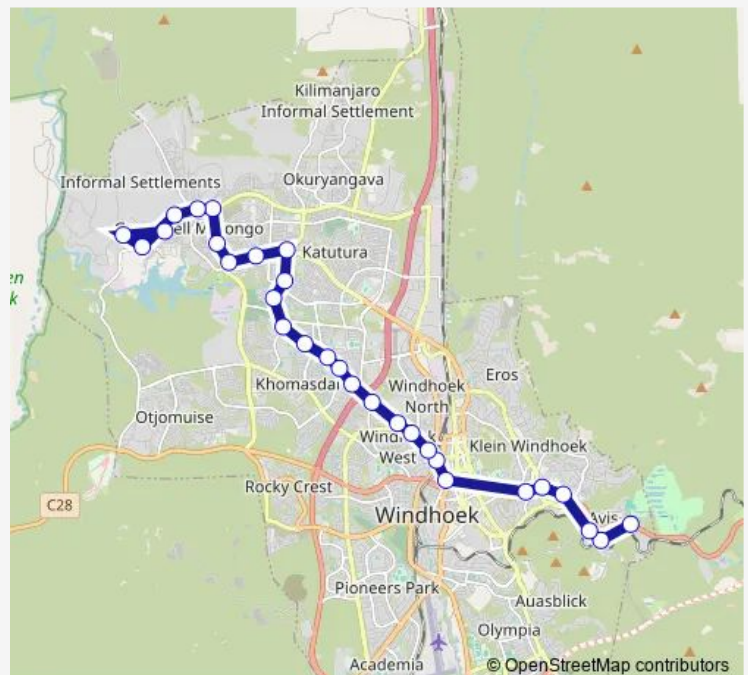

Bus 4-1 4-1 complete

[Go to website](#)

Direction

Ehafo — Goreangab W&B

29 stops

[Open route schedule](#)

- Ehafo
- Michaelis
- Elberfeld
- St. Paul's College
- Klein WHK Police
- Stein
- Talstreet/Kfc
- Wernhil
- Nust
- Visual Impaired Instution
- Central Hospital
- Bach
- Khomas Medical Center
- Richardine Kloppers
- Holden
- Gammams Service Station
- Augustinium Ss
- Grysblok
- Jerusalem
- Soweto Market
- Oshakati Service

Route schedule

Ehafo — Goreangab W&B

Monday	06:31-17:11
Tuesday	06:31-17:11
Wednesday	06:31-17:11
Thursday	06:31-17:11
Friday	06:31-17:11
Saturday	—
Sunday	—

Route info

Direction: Ehafo

Stops: 29

Trip Duration: 1 hour 5 min

Monday 05:31-16:11

Tuesday 05:31-16:11

Wednesday 05:31-16:11

Thursday 05:31-16:11

Friday 05:31-16:11

Saturday —

Sunday —

Route info

Direction: Goreangab W&B

Stops: 30

Trip Duration: 1 hour 0 min

Klein WHK Police

St. Paul's College

Elberfeld

Michaelis

Ehafo