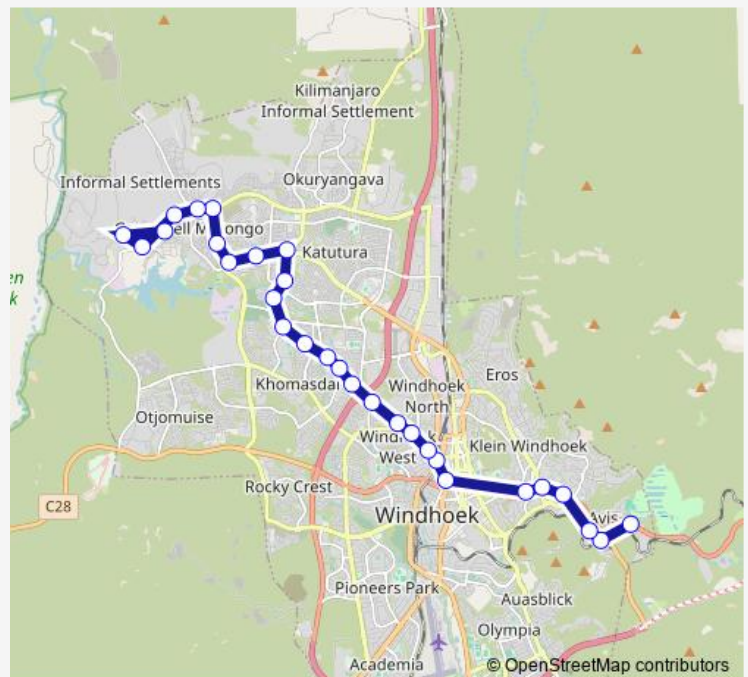

Bus 4-1 4-1 complete

[Go to website](#)

Direction

Ehafo — Goreangab W&B

29 stops

[Open route schedule](#)

- Ehafo
- Michaelis
- Elberfeld
- St. Paul's College
- Klein WHK Police
- Stein
- Talstreet/Kfc
- Wernhil
- Nust
- Visual Impaired Institution
- Central Hospital
- Bach
- Khomas Medical Center
- Richardine Kloppers
- Holden
- Gammams Service Station
- Augustinium Ss
- Grysblok
- Jerusalem
- Soweto Market
- Oshakati Service

Route schedule

Ehafo — Goreangab W&B

Monday	06:31-17:11
Tuesday	06:31-17:11
Wednesday	06:31-17:11
Thursday	06:31-17:11
Friday	06:31-17:11
Saturday	—
Sunday	—

Route info

Direction: Ehafo

Stops: 29

Trip Duration: 1 hour 5 min

Monday 05:31-16:11

Tuesday 05:31-16:11

Wednesday 05:31-16:11

Thursday 05:31-16:11

Friday 05:31-16:11

Saturday —

Sunday —

Route info

Direction: Goreangab W&B

Stops: 30

Trip Duration: 1 hour 0 min

Klein WHK Police

St. Paul's College

Elberfeld

Michaelis

Ehafo