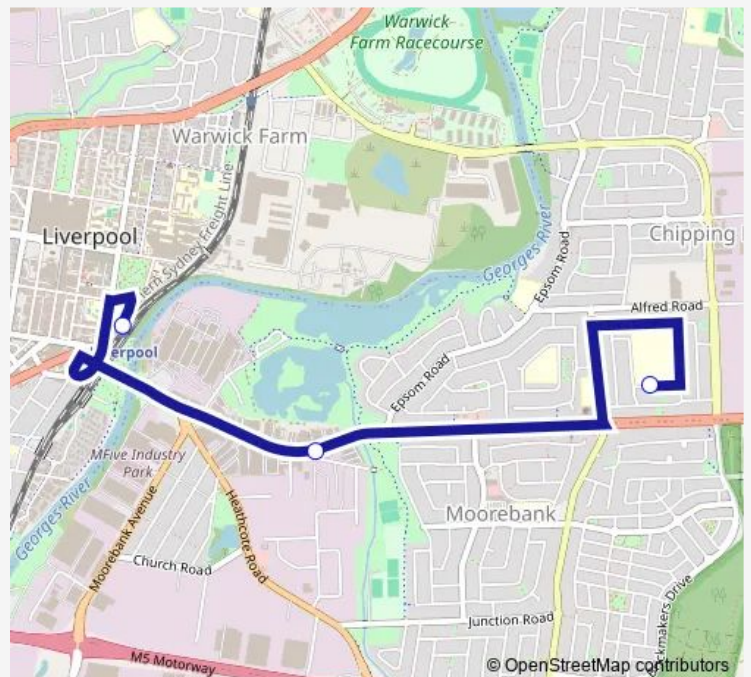

Monday 15:12

Tuesday 14:40

Wednesday 14:40

Thursday 15:12

Friday 15:12

Saturday —

Sunday —

Route info

Direction:

Stops: 0

Trip Duration: — min

S569 — Moorebank High School to Liverpool

S569 School Bus time schedules and route maps are available in an offline PDF at busmaps.com. Use the busmaps.com website to see live bus times, train schedule or subway schedule, and step-by-step directions for all public transit in Liverpool