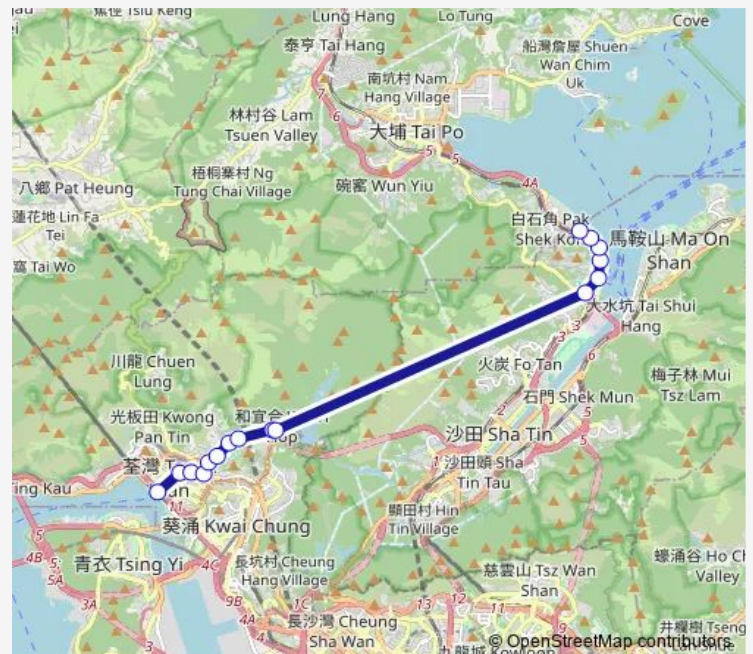

[Ctb] Hong Kong Institute OF Biotechnology, Science Park Road[[Kmb] Hong Kong Institute OF Biotechnology[[Lwb] Hong Kong Institute OF Biotechnology

[Ctb] Hong Kong Science Park, Science Park West Avenue[[Kmb] Hong Kong Science Park

**Route schedule**

[Ctb] Tsuen WAN West Station[[Kmb] Tsuen WAN West Station BUS Terminus — [Ctb] Hong Kong Science Park Phase 3, Science Park West Avenue[[Kmb] Hong Kong Science Park Phase 3

Monday	07:20-08:20
Tuesday	07:20-08:20
Wednesday	07:20-08:20
Thursday	07:20-08:20
Friday	07:20-08:20
Saturday	07:30-08:00
Sunday	—

**Route info**

Direction: [Ctb] Tsuen WAN West Station[[Kmb] Tsuen WAN West Station BUS Terminus

Stops: 16

Trip Duration: 0 hour 45 min

[Ctb] Hong Kong Science Park Phase 3, Science Park  
West Avenue[[Kmb] Hong Kong Science Park Phase 3

## Direction

[Ctb] Hong Kong Science Park, Science Park West Avenue|[Kmb] Hong Kong Science Park — [Ctb] Tsuen WAN West Station|[Kmb] Tsuen WAN West Station BUS Terminus

16 stops

[Open route schedule](#)