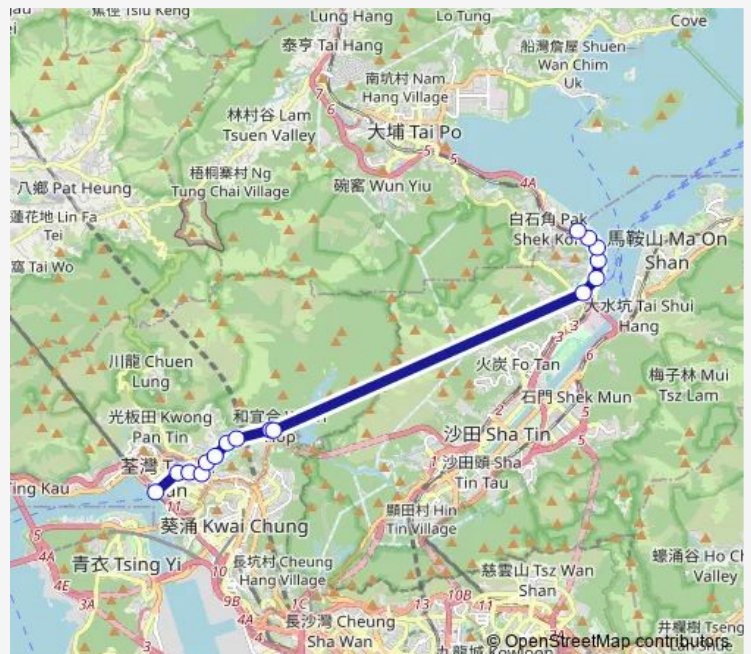

[Ctb] University Station[[Kmb] University Station

[Ctb] MA LIU Shui Public Pier, Science Park Road[[Kmb+Ctb] MA LIU Shui Public Pier/<Br>Ma LIU Shui Public Pier, Science Park Road[[Kmb] MA LIU Shui Public Pier[[Lwb] MA LIU Shui Public Pier

**Route schedule**

[Ctb] Tsuen WAN West Station[[Kmb] Tsuen WAN West Station BUS Terminus — [Ctb] Hong Kong Science Park Phase 3, Science Park West Avenue[[Kmb] Hong Kong Science Park Phase 3

Monday	07:20-08:20
Tuesday	07:20-08:20
Wednesday	07:20-08:20
Thursday	07:20-08:20
Friday	07:20-08:20
Saturday	07:30-08:00
Sunday	—

**Route info**

Direction: [Ctb] Tsuen WAN West Station[[Kmb] Tsuen WAN West Station BUS Terminus

Stops: 16

Trip Duration: 0 hour 43 min

■ 43p — Tsuen WAN West Station - Hong Kong Science Park

Park Road[[Kmb] Hong Kong Institute OF Biotechnology][Lwb] Hong Kong Institute OF Biotechnology

[Ctb] Hong Kong Science Park, Science Park West Avenue][Kmb] Hong Kong Science Park

[Ctb] Hong Kong Science Park Phase 3, Science Park West Avenue][Kmb] Hong Kong Science Park Phase 3