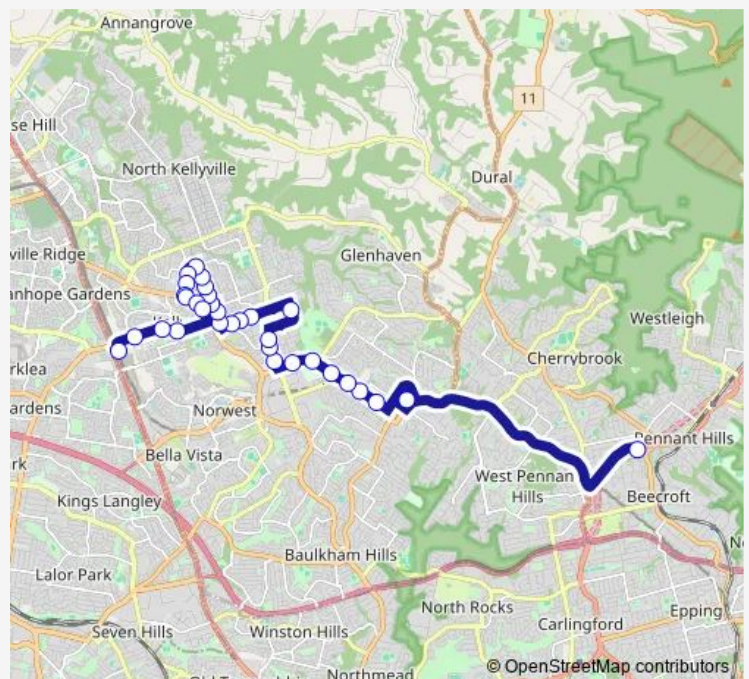

Route schedule

Beecroft Rd Before Pennant Hills Rd — Burns T-Way

Monday	15:30
Tuesday	15:30
Wednesday	15:30
Thursday	15:30
Friday	15:30
Saturday	—
Sunday	—

Route info

Direction: Beecroft Rd Before Pennant Hills Rd

Stops: 32

Trip Duration: 1 hour 4 min

3572 — Mount St Benedict College to Castle Towers

Greenwood Rd Before Acres Rd

Acres Rd Opp Diana Av

Acres Rd Opp Harley Pl

Acres Rd At Windsor Rd

Windsor Rd At Acres Rd