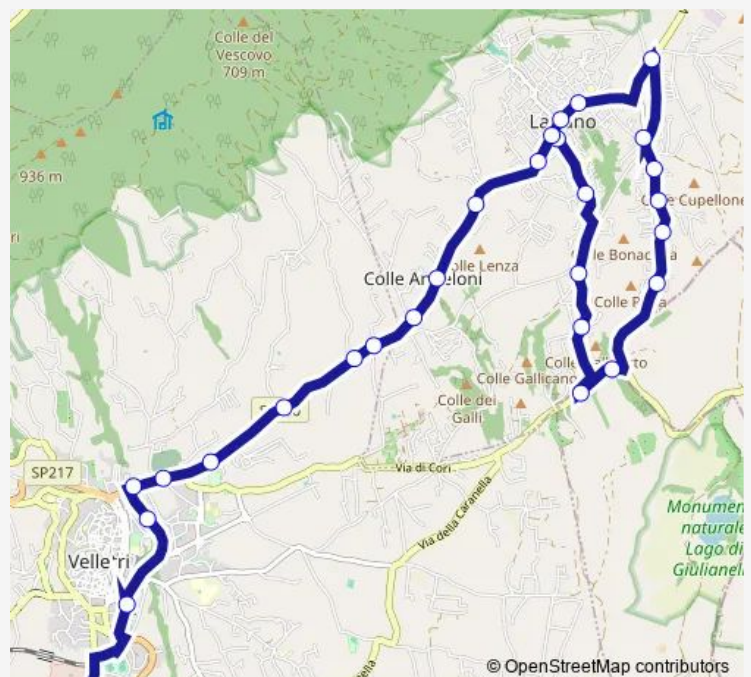

Lariano | Via Roma Via Arcioni # f13718

Lariano | Via Ariana Via Colonnella # f13719

Velletri | Via Ariana Via Ricci # f13720

### Route schedule

Lariano | Via Tevere Via Roma # f13726 — Velletri | Polo Didattico | Liceo Landi # f13375

Monday 07:05

Tuesday 07:05

Wednesday 07:05

Thursday 07:05

Friday 07:05

Saturday 07:05

### Route info

Direction: Lariano | Via Tevere Via Roma # f13726

Stops: 28

Trip Duration: 0 hour 44 min

Lariano - Velletri # VI943d

BusMaps

Velletri | Via Ariana Via Castagnoli # f13721

Velletri | Via Ariana Via Cori # f13722