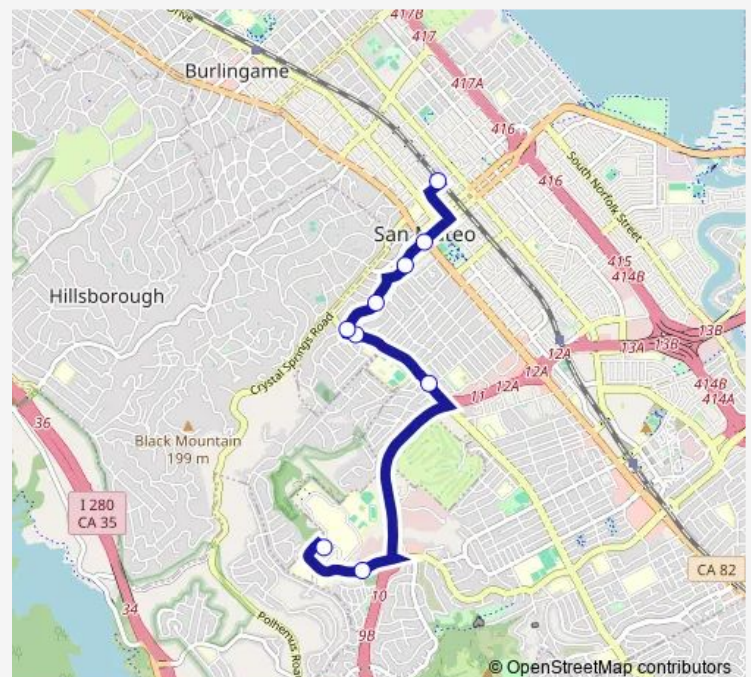

Parrot & Alameda De Las Pulgas

Parrott Dr & Harvard Rd

Dartmouth Rd & 5th Ave

4th Ave. & El Camino Real-San Mateo

San Mateo Caltrain Station

### Route schedule

CSM Transit Ctr — San Mateo Caltrain Station

Monday 06:13-18:43

Tuesday 06:13-18:43

Wednesday 06:13-18:43

Thursday 06:13-18:43

Friday 06:13-18:43

Saturday 08:13-19:13

Sunday 08:13-19:13

### Route info

Direction: CSM Transit Ctr

Stops: 9

Trip Duration: 0 hour 24 min

■ CSM — College of San Mateo - Downtown San Mateo

**Direction**

San Mateo Caltrain Station — CSM Transit Ctr

11 stops