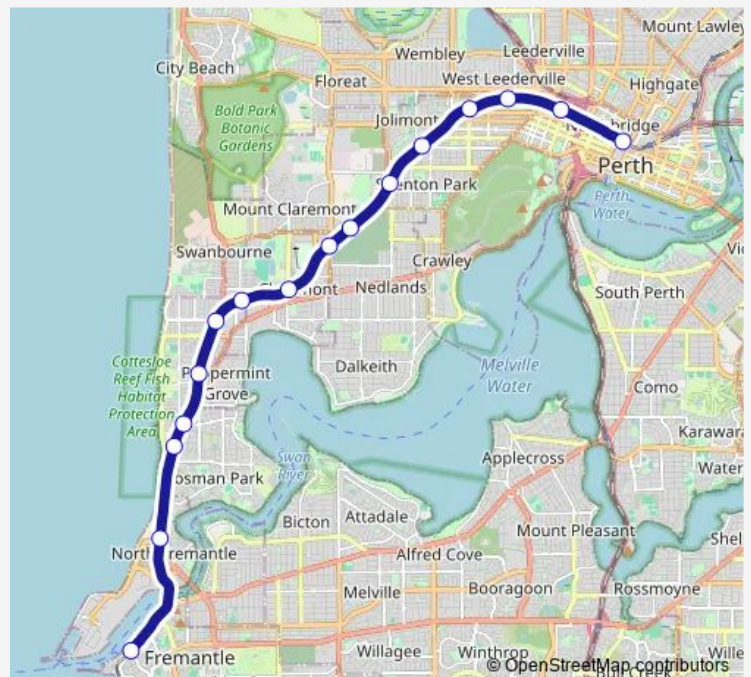

Shenton Park Stn Platform 1

Daglish Stn Platform 1

Subiaco Stn Platform 1

West Leederville Stn Platform 1

City West Stn Platform 1

Perth Stn Platform 8

Route schedule

Fremantle Stn Platform 3 — Perth Stn Platform 8

Monday 09:39-18:39

Tuesday 09:39-18:39

Wednesday 09:39-18:39

Thursday 09:39-18:39

Friday 09:39-18:39

Saturday —

Sunday —

Route info

Direction: Fremantle Stn Platform 3

Stops: 16

Trip Duration: 0 hour 30 min

Fremantle Line

Direction

Perth Stn Platform 7 — Fremantle Stn Platform 1

16 stops

[Open route schedule](#)

Perth Stn Platform 7

City West Stn Platform 2

West Leederville Stn Platform 2

Subiaco Stn Platform 2

Daglish Stn Platform 2

Shenton Park Stn Platform 2

Karrakatta Stn Platform 2

Loch Street Stn Platform 2