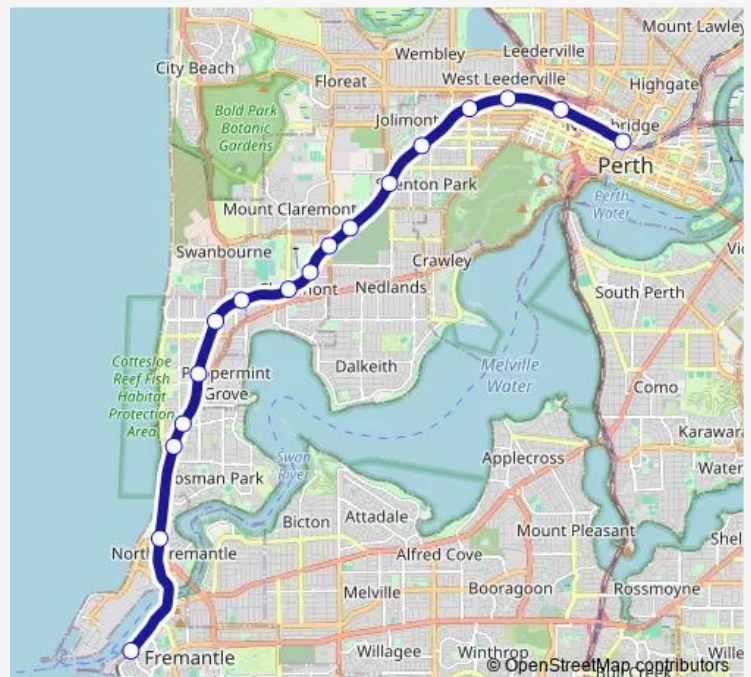

Subiaco Stn Platform 1

West Leederville Stn Platform 1

City West Stn Platform 1

Perth Stn Platform 8

### Route schedule

Fremantle Stn Platform 3 — Perth Stn Platform 8

Monday 09:39-18:39

Tuesday 09:39-18:39

Wednesday 09:39-18:39

Thursday 09:39-18:39

Friday 09:39-18:39

Saturday —

### Route info

Direction: Fremantle Stn Platform 3

Stops: 16

Trip Duration: 0 hour 30 min

Fremantle Line