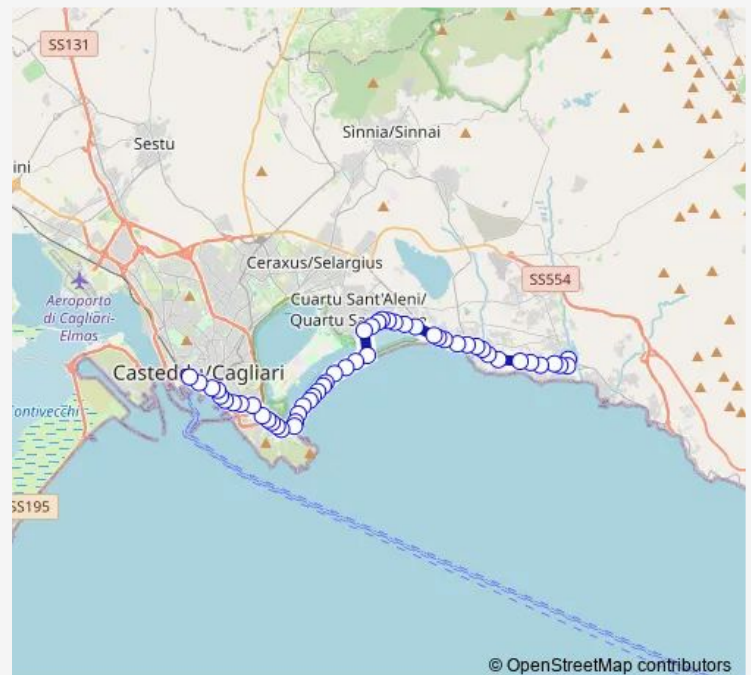

### Direction

undefined — undefined

0 stops

[Open route schedule](#)

### Route schedule

undefined — undefined

Monday	06:55
Tuesday	06:55
Wednesday	06:55
Thursday	06:55
Friday	06:55
Saturday	06:55
Sunday	—

### Route info

Direction:

Stops: 0

Trip Duration: — min

## Direction

Liri (località Santa Luria) — Flumini

7 stops

[Open route schedule](#)

Liri (località Santa Luria)

Provinciale Villasimius (angolo dei Papaveri)

Provinciale Villasimius (fronte Lago di Alserio)