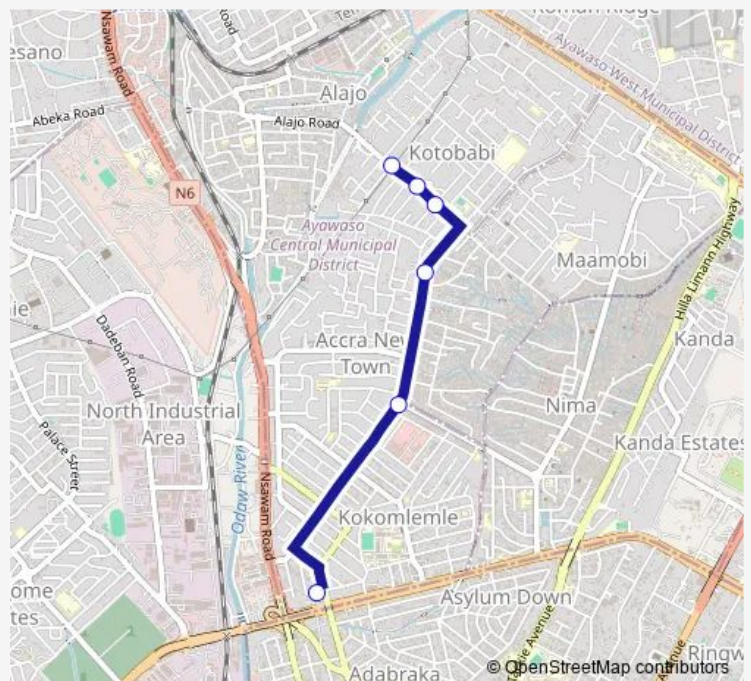

## Bus 309B Circle Lido to Kotobabi Down Station

[Go to website](#)

### Direction

Terminal Circle Lido — Terminal Kotobabi Down Station

6 stops

[Open route schedule](#)

Terminal Circle Lido

New Town Mallam Atta Station

Five Five

Tobinco

### Route schedule

Terminal Circle Lido — Terminal Kotobabi Down Station

Monday 13:30

Tuesday 13:30

Wednesday 13:30

Thursday 13:30

Friday 13:30

Saturday 13:30

### Route info

Direction: Terminal Circle Lido

Stops: 6

Trip Duration: 0 hour 25 min

■ 309B — Circle Lido to Kotobabi Down Station

309B Bus time schedules and route maps are available in an offline PDF at [busmaps.com](https://busmaps.com). Use the [busmaps.com](https://busmaps.com) website to see live bus times, train schedule or subway schedule, and step-by-step directions for all public transit in Accra