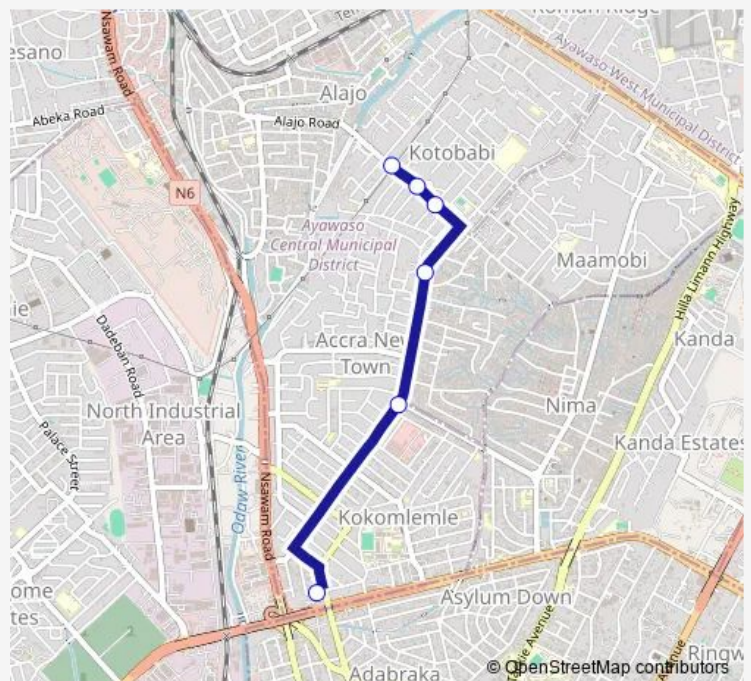

## Bus 309b Circle Lido to Kotobabi Down Station

[Go to website](#)

### Direction

Terminal Circle Lido — Terminal Kotobabi Down Station

6 stops

[Open route schedule](#)

Terminal Circle Lido

New Town Mallam Atta Station

Five Five

Tobinco

### Route schedule

Terminal Circle Lido — Terminal Kotobabi Down Station

Monday 13:30

Tuesday 13:30

Wednesday 13:30

Thursday 13:30

Friday 13:30

Saturday 13:30

### Route info

Direction: Terminal Circle Lido

Stops: 6

Trip Duration: 0 hour 25 min

■ 309b — Circle Lido to Kotobabi Down Station

309b Bus time schedules and route maps are available in an offline PDF at [busmaps.com](https://busmaps.com). Use the [busmaps.com](https://busmaps.com) website to see live bus times, train schedule or subway schedule, and step-by-step directions for all public transit in Accra