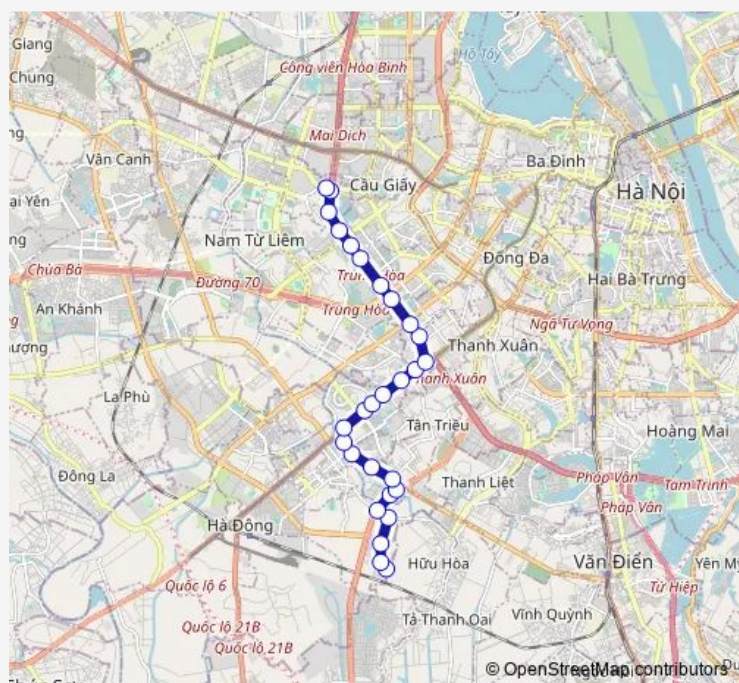

Stop_21b_1_S20

Stop_21b_1_S21

Stop_103_2_S72

Route schedule

Stop_22b_2_S26 — STOP_53B_2_S21

Monday 06:30-19:44

Tuesday 06:30-19:44

Wednesday 06:30-19:44

Thursday 06:30-19:44

Friday 06:30-19:44

Saturday 06:30-19:44

Sunday 06:30-19:44

Route info

Direction: Stop_22b_2_S26

Stops: 28

Trip Duration: 0 hour 48 min

Route_22b_1

BusMaps

STOP_60A_1_S24

STOP_60A_1_S25

STOP_60A_1_S26

STOP_60A_1_S27

STOP_60A_1_S28

Stop_103_2_S78