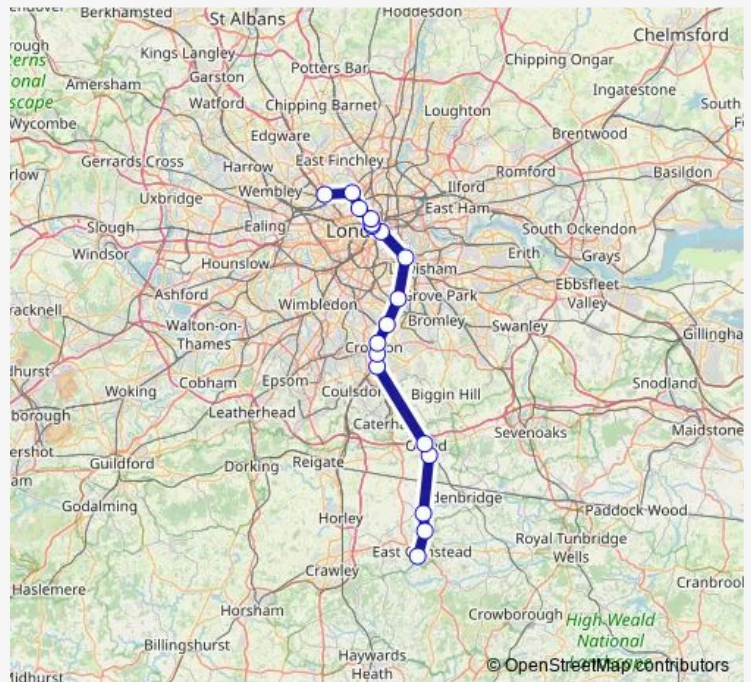

Rail TI:Egr->Whp TL train service from EGR to Whp

[Go to website](#)

Direction
 East Grinstead — West Hampstead Thameslink
 18 stops
[Open route schedule](#)

- East Grinstead
- Dormans
- Lingfield
- Hurst Green
- Oxted
- Sanderstead
- South Croydon
- East Croydon
- Norwood Junction
- Sydenham
- New Cross Gate
- London Bridge
- London Blackfriars
- City Thameslink
- Farringdon
- London St Pancras International
- Kentish Town
- West Hampstead Thameslink

Route schedule
 East Grinstead — West Hampstead Thameslink

Monday	19:17
Tuesday	19:17
Wednesday	19:17
Thursday	19:17
Friday	19:17
Saturday	—
Sunday	—

Route info
 Direction: East Grinstead
 Stops: 18
 Trip Duration: 1 hour 16 min

■ TI:Egr->Whp — TL train service from EGR to Whp **BusMaps**

Tl:Egr->Whp Rail time schedules and route maps are available in an offline PDF at busmaps.com. Use the busmaps.com website to see live bus times, train schedule or subway schedule, and step-by-step directions for all public transit in London

The schedule is provided in the local timezone. Times with "(+1)" indicate departures on the next day.

PDF file created on 2025-01-31

2024 BusMaps.com - All Rights Reserved