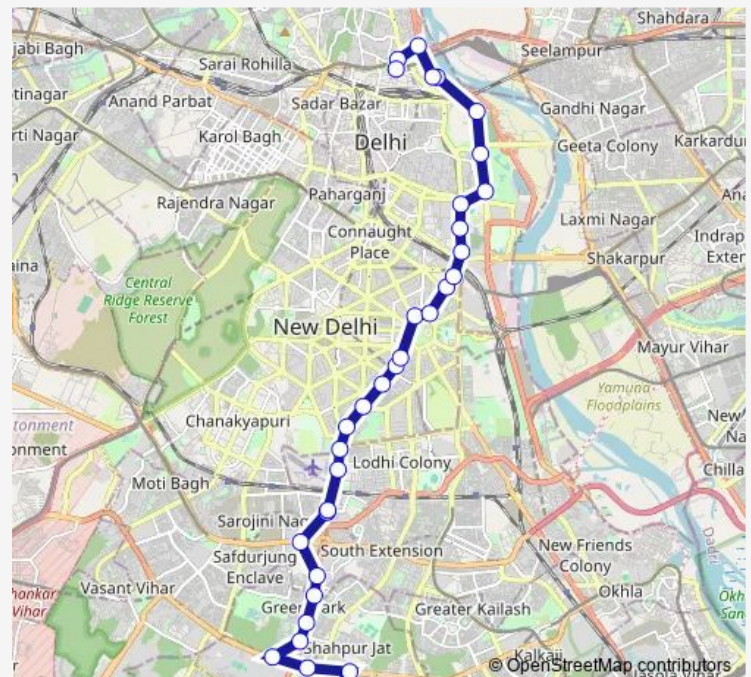

Baroda House

Patiala House

Supreme Court

Route schedule

Begumpur (Malviya Nagar) — Mori Gate Terminal

Monday 07:10-18:15

Tuesday 07:10-18:15

Wednesday 07:10-18:15

Thursday 07:10-18:15

Friday 07:10-18:15

Saturday 07:10-18:15

Sunday 07:10-18:15

Route info

Direction: Begumpur (Malviya Nagar)

Stops: 33

Trip Duration: 1 hour 20 min

503down

Tilak Bridge

ITO (Agarwal Chowk)

Express Building

Delhi Gate / Ambedkar Stadium

Rajghat Ring Road

Shanti Vana

Vijay Ghat