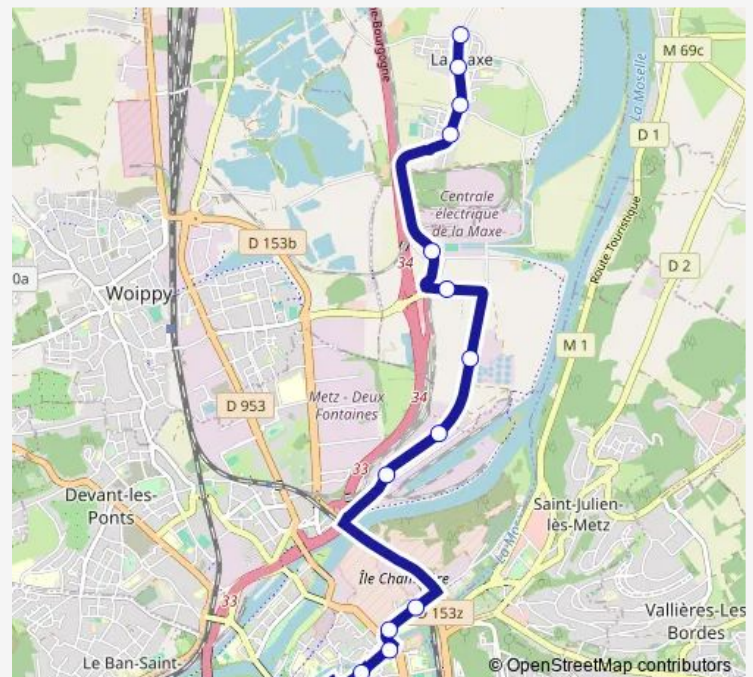

Monday 05:55-20:59

Tuesday 05:55-20:59

Wednesday 05:55-20:59

Thursday 05:55-20:59

Friday 05:55-20:59

Saturday 05:51-20:22

Sunday 09:55-19:10

Route info

Direction: Square DU Luxembourg

Stops: 16

Trip Duration: 0 hour 19 min

P111 — La Maxe - Square du Luxembourg

Direction

Franclonchamps — Square DU Luxembourg

15 stops

[Open route schedule](#)