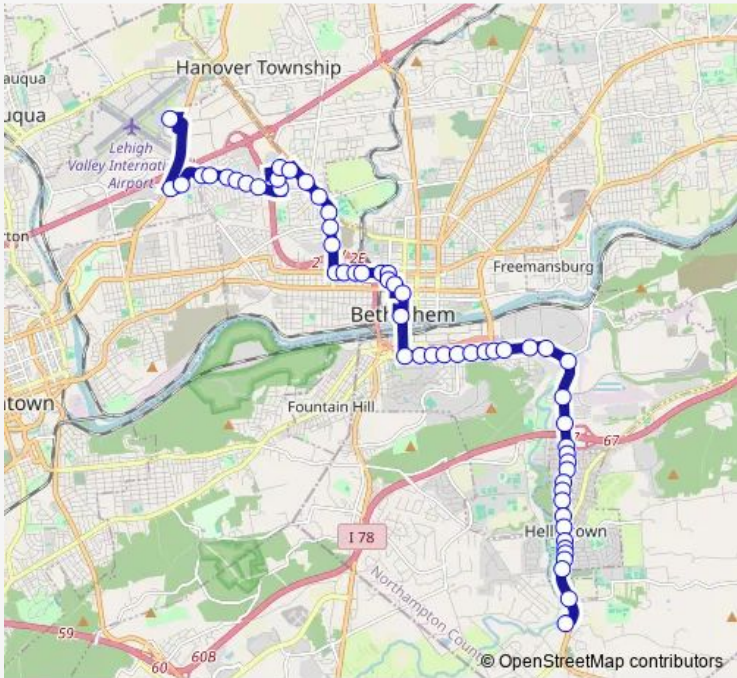

Bus 105 - Hellertown

[Go to website](#)

Direction
 Creekside Shopping Center — Lvia - Airport Transit Center
 56 stops
[Open route schedule](#)

- Creekside Shopping Center
- Main at Polk Valley Nb
- Main at Walnut Nb
- Main at Pine Nb
- Main at Saucon Nb
- Main at Penn Nb
- Main at Water
- Main at Warren Nb
- Main at Depot Nb
- Main at Thomas Nb
- Main at Linden
- Main at Clark Nb
- Main at Wilson
- Main at High Nb
- Main at Wagner Nb
- Main at Kichline Nb
- Hellertown at Crest
- Hellertown and Commerce Nb
- Hellertown at Shimersville Nb
- 4th at Emery Wb
- 4th at William Wb

Route schedule
 Creekside Shopping Center — Lvia - Airport Transit Center

Monday	06:05-21:05
Tuesday	06:05-21:05
Wednesday	06:05-21:05
Thursday	06:05-21:05
Friday	06:05-21:05
Saturday	06:05-21:05
Sunday	09:05-17:05

Route info
 Direction: Creekside Shopping Center
 Stops: 56
 Trip Duration: 0 hour 54 min

105 - Hellertown BusMaps

4th at Edward Wb

4th at Hobart Wb

4th at Hill Wb

4th at Hayes Wb

4th at Buchanan Wb

4th at Filmore Wb

Thursday 05:10-22:10

Friday 05:10-22:10

Saturday 05:10-22:10

Sunday 09:10-18:10

Route info

Direction: Lvía - Airport Transit Center

Stops: 58

Trip Duration: 0 hour 47 min