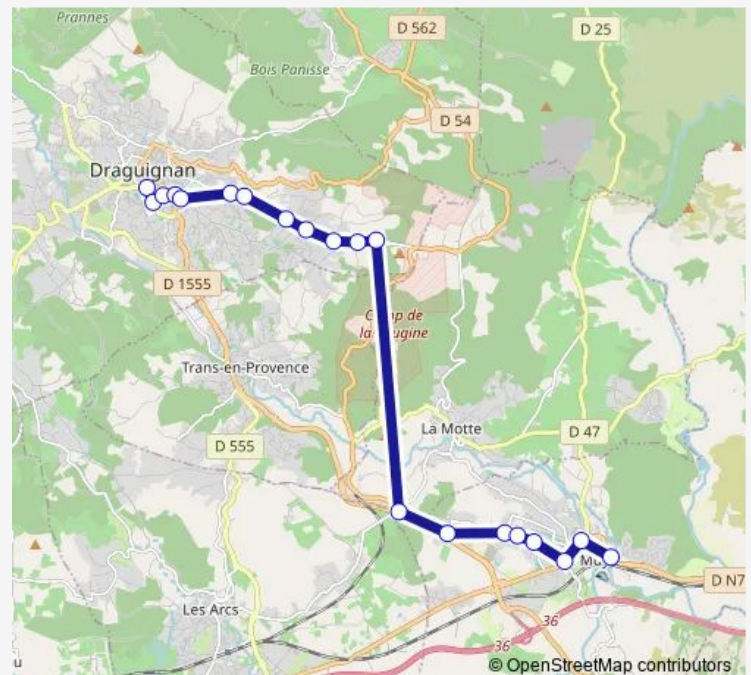

### Direction

Gare routiere (A) — Jonquieres

20 stops

[Open route schedule](#)

Gare routiere (A)

Louise Michel

L'Octogone

Fontes Chabran

### Route schedule

Gare routiere (A) — Jonquieres

Monday 09:01-18:44

Tuesday 09:01-18:44

Wednesday 09:01-18:44

Thursday 09:01-18:44

Friday 09:01-18:44

Saturday 09:01-18:44

### Route info

Direction: Gare routiere (A)

Stops: 20

Trip Duration: 0 hour 29 min

10 — LE MUY - Draguignan

## Route info

Direction: Jonquieres

Stops: 21

Trip Duration: 0 hour 32 min

10 Bus time schedules and route maps are available in an offline PDF at [busmaps.com](https://busmaps.com). Use the [busmaps.com](https://busmaps.com) website to see live bus times, train schedule or subway schedule, and step-by-step directions for all public transit in Draguignan