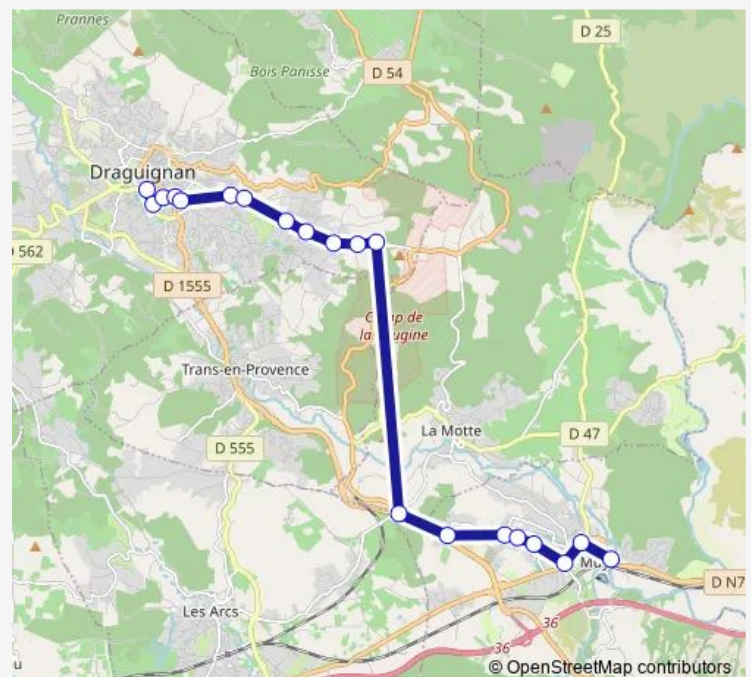

### Direction

Gare routiere (A) — Jonquieres

20 stops

[Open route schedule](#)

Gare routiere (A)

Louise Michel

L'Octogone

Fontes Chabran

### Route schedule

Gare routiere (A) — Jonquieres

Monday 09:01-18:44

Tuesday 09:01-18:44

Wednesday 09:01-18:44

Thursday 09:01-18:44

Friday 09:01-18:44

Saturday 09:01-18:44

### Route info

Direction: Gare routiere (A)

Stops: 20

Trip Duration: 0 hour 29 min

■ 10 — LE MUY - Draguignan

## Route info

Direction: Jonquieres

Stops: 21

Trip Duration: 0 hour 32 min

10 Bus time schedules and route maps are available in an offline PDF at [busmaps.com](https://busmaps.com). Use the [busmaps.com](https://busmaps.com) website to see live bus times, train schedule or subway schedule, and step-by-step directions for all public transit in Draguignan