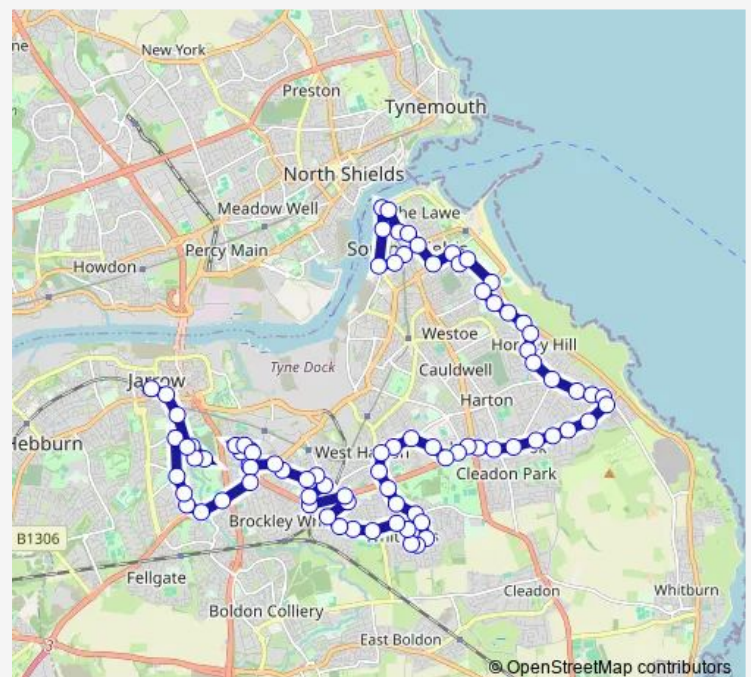

River Drive-Number 3

Mile End Road-St Stephens Church

Mile End Road-Clasper Court

Coston Drive

Anderson Street-Ocean Road

Beach Road-Woodbine Street

Salisbury Place-Beach Road

Sea Way

Highfield Road-Cheviot Road

### Route schedule

Interchange — Jarrow Bus Station

Monday 06:16-22:58

Tuesday 06:16-22:58

Wednesday 06:16-22:58

Thursday 06:16-22:58

Friday 06:16-22:58

Saturday 07:17-22:58

### Route info

Direction: Interchange

Stops: 84

Trip Duration: 1 hour 6 min

10 — South Shields Interchange - Jarrow Bus Station

Horsley Hill Square

Marsden Lane-Fulwell Avenue

Marsden Lane-Hampshire Way