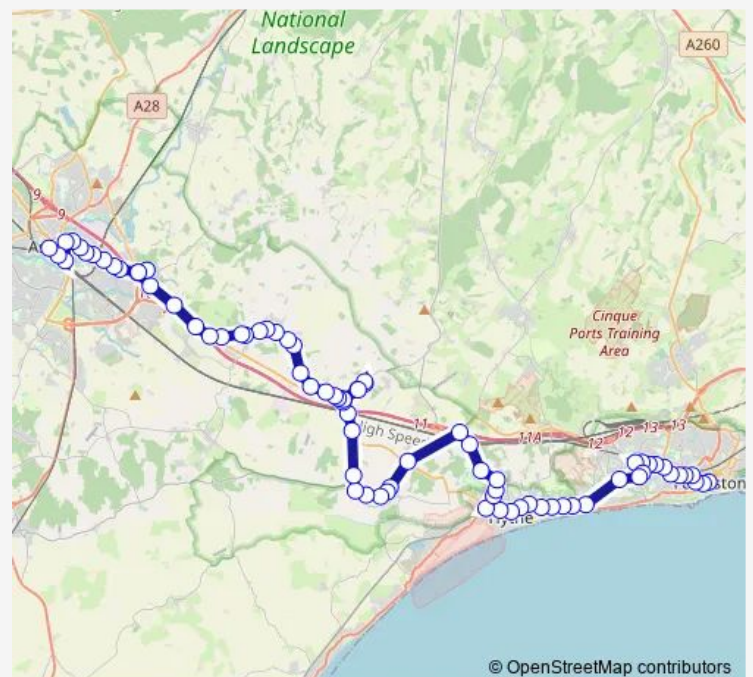

Bus 10 Folkestone - Ashford

[Go to website](#)

Direction

Catholic Church — Bus Station Arrivals

80 stops

[Open route schedule](#)

Catholic Church

New Street

County Square

Ashford International Railway Station

Wellesley Road

East Hill

Star Road

Mabledon Avenue

The Norton Knatchbull School

Hythe Road The New Fox Inn

Waterside

Church Road

Yeoman Gardens

William Harvey Hospital

Yeoman Gardens

Tesco Crooksfoot

Bockham Lane

Mersham Turn

Business Village

Hatch Park

Joe Farm

Route schedule

Catholic Church — Bus Station Arrivals

Monday 15:54

Tuesday 15:54

Wednesday 15:54

Thursday 15:54

Friday 15:54

Saturday —

Sunday —

Route info

Direction: Catholic Church

Stops: 80

Trip Duration: 1 hour 44 min

© OpenStreetMap contributors

10 — Folkestone - Ashford

BusMaps