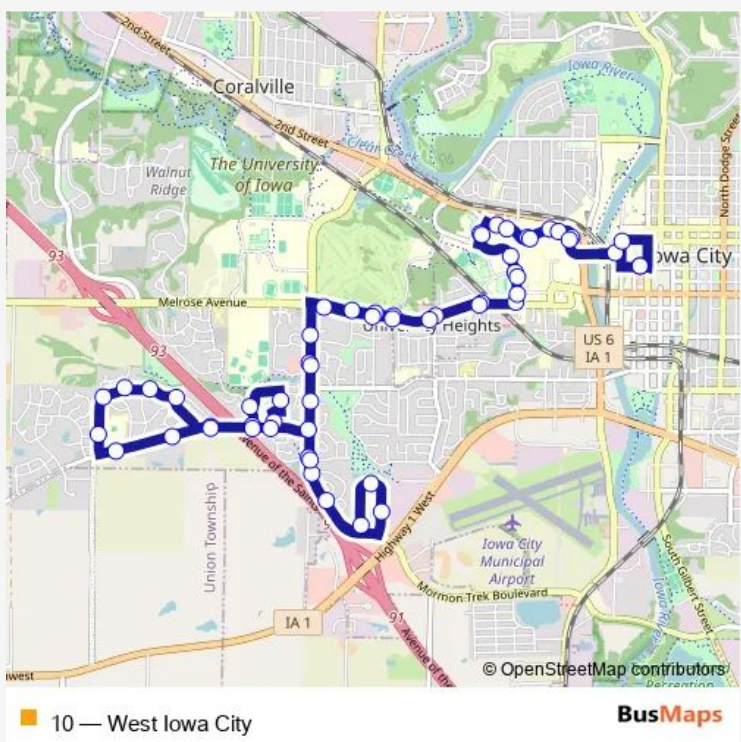

Bus 10 West Iowa City

[Go to website](#)

Direction
 Downtown Interchange — Downtown Interchange
 56 stops
[Open route schedule](#)

- Downtown Interchange
- Iowa Ave - English Philosophy Building, Imu
- Newton Rd - UI Student Health
- Newton Rd Ramp
- Newton Rd - VA Hospital
- Newton Rd & Valley Ave
- Elliot St @ Carver Hawkeye Arena
- Hawkins Dr - UI Main Hospital, Kinnick Stadium
- Hawkins Dr & Melrose Ave - UI Childrens Hospital
- Melrose Ave & Golfview Ave
- Melrose Ave & Sunset St
- Melrose Ave & Emerald St
- Melrose Ave & Westgate St
- Melrose Ave & Macbride Rd
- Mormon Trek Blvd & Bartelt Rd
- Mormon Trek Blvd & Cameron Way - Walden Plaza
- Mormon Trek Blvd & Rohret Rd
- Mormon Trek & Rushmore Dr
- Westside Dr & Earl Rd
- Westside Dr & Jeffrey St
- Westside Dr & Mormon Trek Blvd

Route schedule
 Downtown Interchange — Downtown Interchange

Monday	06:05-21:45
Tuesday	06:05-21:45
Wednesday	06:05-21:45
Thursday	06:05-21:45
Friday	06:05-21:45
Saturday	07:45-18:45
Sunday	—

Route info
 Direction: Downtown Interchange
 Stops: 56
 Trip Duration: 0 hour 55 min

Melrose Ave & Sunset St

Melrose Ave & Koser Ave

Ramp 2, Pappajohn & Pomerantz

Hawkins Dr & Hospital Loop Dr

Hawkins Dr - UI Center for Disabilities, Dental College

Elliot St @ Carver Hawkeye Arena

Newton Rd - Dental College

Newton Rd - VA Hospital

Newton Rd - Merf

Pappajohn Biomedical Discovery Building

Madison St & Jefferson St

Downtown Interchange

10 Bus time schedules and route maps are available in an offline PDF at busmaps.com. Use the busmaps.com website to see live bus times, train schedule or subway schedule, and step-by-step directions for all public transit in Iowa City