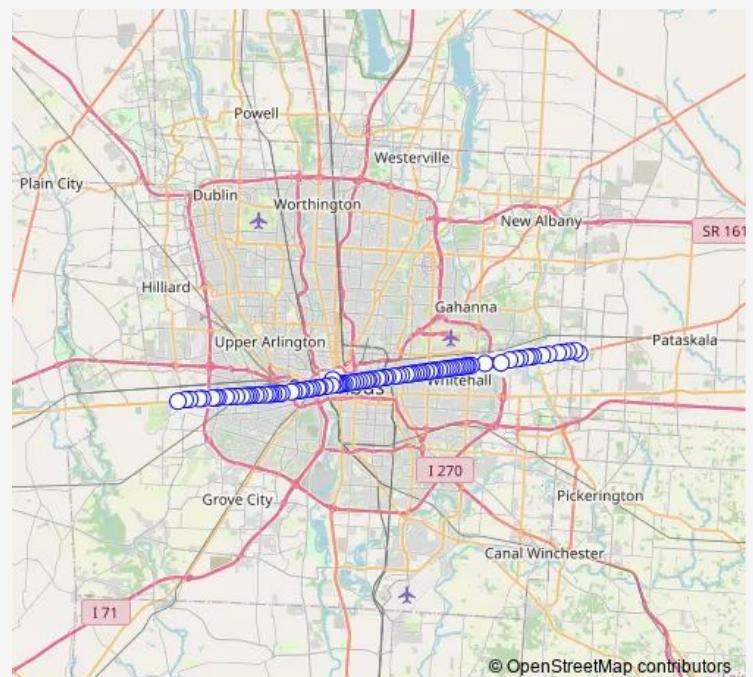

W Broad ST & S Wilson Rd

W Broad ST & S Southampton Ave

W Broad ST & S Algonquin Ave

W Broad ST & S Westgate Ave

W Broad ST & S Roys Ave

W Broad ST & S Hague Ave

W Broad ST & S Warren Ave

W Broad ST & S Burgess Ave

W Broad ST & S Wayne Ave

W Broad ST & S Highland Ave

W Broad ST & Whitethorne Ave

Route schedule

Westwoods Park AND Ride — E Broad ST & MT Carmel East Hospital

Monday	05:00-21:53
Tuesday	05:00-21:53
Wednesday	05:00-21:53
Thursday	05:00-21:53
Friday	05:00-21:53
Saturday	06:45-20:57
Sunday	—

Route info

Direction: Westwoods Park AND Ride

Stops: 80

Trip Duration: 1 hour 23 min

10 — E Broad/W Broad

W Broad ST & Lechner Ave

W Broad ST & Glenwood Park

W Broad ST & Stevens Ave

W Broad ST & S Central Ave

W Broad ST & W Park Ave

W Broad ST & S Cypress Ave

W Broad ST & Hawkes Ave

W Broad ST & S Davis Ave

W Broad ST & S Skidmore St

W Broad ST & S MAY Ave

W Broad ST & Belle St