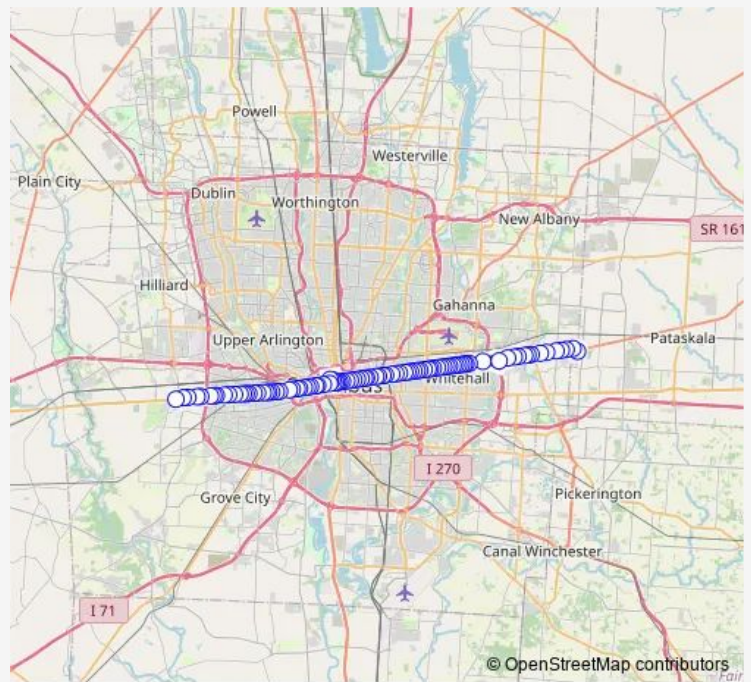

Bus 10 E Broad/W Broad

[Go to website](#)

Direction
 Westwoods Park AND Ride — E Broad ST & Limited Stop 1
 93 stops
[Open route schedule](#)

- Westwoods Park AND Ride
- W Broad ST & Westwood Blvd
- W Broad ST & Norton Rd
- W Broad ST & Gladys Rd
- 4765 W Broad St
- W Broad ST & OLD Village Rd
- W Broad ST & Westland Mall
- W Broad ST & Georgesville Rd
- 3865 W Broad St
- W Broad ST & Broadlawn Ave
- W Broad ST & S Wilson Rd
- W Broad ST & S Southampton Ave
- W Broad ST & S Algonquin Ave
- W Broad ST & S Westgate Ave
- W Broad ST & S Roys Ave
- W Broad ST & S Hague Ave
- W Broad ST & S Warren Ave
- W Broad ST & S Burgess Ave
- W Broad ST & S Wayne Ave
- W Broad ST & S Highland Ave
- W Broad ST & Whitethorne Ave

Route schedule

Westwoods Park AND Ride — E Broad ST & Limited Stop 1

Monday	04:45-22:16
Tuesday	04:45-22:16
Wednesday	04:45-22:16
Thursday	04:45-22:16
Friday	04:45-22:16
Saturday	04:57-21:19
Sunday	04:50-21:19

Route info

Direction: Westwoods Park AND Ride
 Stops: 93
 Trip Duration: 1 hour 25 min

10 — E Broad/W Broad

W Broad ST & Lechner Ave

W Broad ST & Glenwood Park

W Broad ST & Stevens Ave

W Broad ST & S Central Ave

E Broad ST & Jefferson Ave

E Broad ST & Parsons Ave

E Broad ST & S Douglas St

E Broad ST & Hoffman Ave

E Broad ST & S Ohio Ave

E Broad ST & S Champion Ave

E Broad ST & Wilson Ave

E Broad ST & Latta Ave