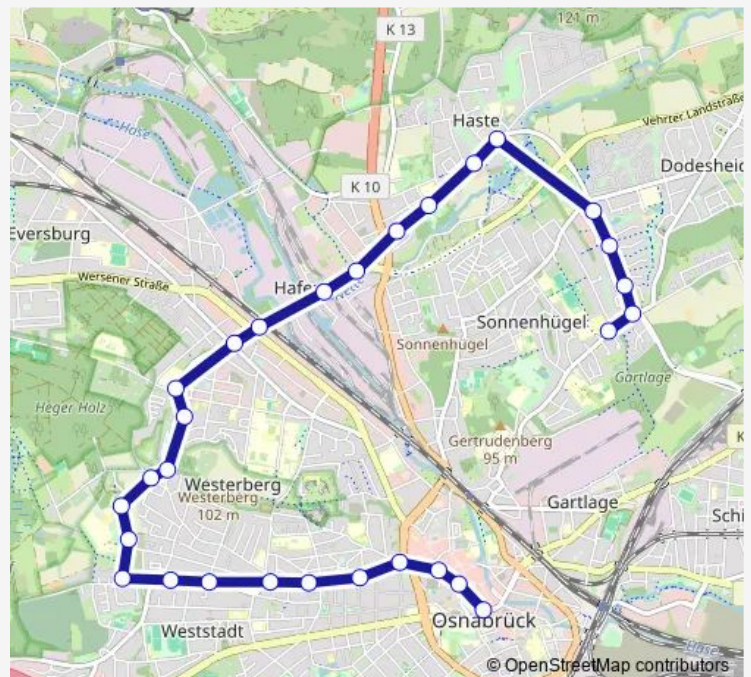

Wednesday 18:51-23:15

Thursday 18:51-23:15

Friday 18:51-23:15

Saturday 05:30-23:15

Sunday 08:15-23:15

Route info

Direction:

Stops: 0

Trip Duration: – min

Direction

Osnabrück Neumarkt — Osnabrück Markuskirche

22 stops

[Open route schedule](#)

Osnabrück Neumarkt

Osnabrück Kamp-Promenade

Osnabrück Nikolaizentrum

Direction

Osnabrück Neumarkt — Osnabrück Markuskirche

20 stops

[Open route schedule](#)

Osnabrück Neumarkt

Osnabrück Kamp-Promenade

Osnabrück Nikolaizentrum

Osnabrück Heger Tor

Saturday —

Sunday —

Route info

Direction: Osnabrück Neumarkt

Stops: 29

Trip Duration: 0 hour 35 min

Osnabrück Haster Weg

Osnabrück Dinklager Weg