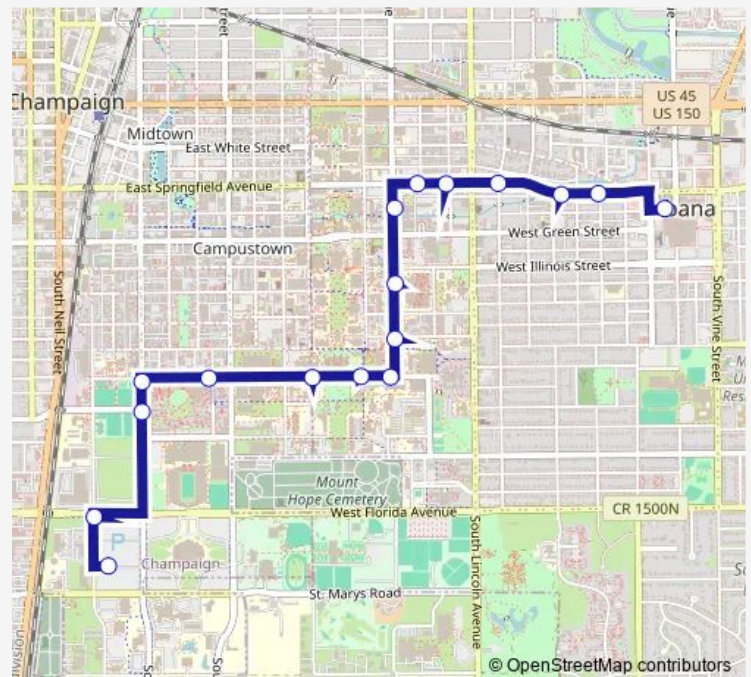

Springfield & Birch (SW Corner)

Lincoln Square Garage South

Route schedule

Lot E-14 (North Shelter) — Lincoln Square Garage South

Monday 08:15-18:45

Tuesday 08:15-18:45

Wednesday 08:15-18:45

Thursday 08:15-18:45

Friday 08:15-18:45

Saturday —

Sunday —

Route info

Direction: Lot E-14 (North Shelter)

Stops: 17

Trip Duration: 0 hour 15 min

10 — Gold Hopper

Direction

Lincoln Square Garage South — Lot E-14 (North Shelter)

17 stops

[Open route schedule](#)

Lincoln Square Garage South

Springfield & Birch (NE Corner)

Springfield at Phillips Rec. Ctr (North)

Springfield & Busey (NE Corner)

Monday 08:24-18:34

Tuesday 08:24-18:34

Wednesday 08:24-18:34

Thursday 08:24-18:34

Friday 08:24-18:34

Saturday —

Sunday —

Route info