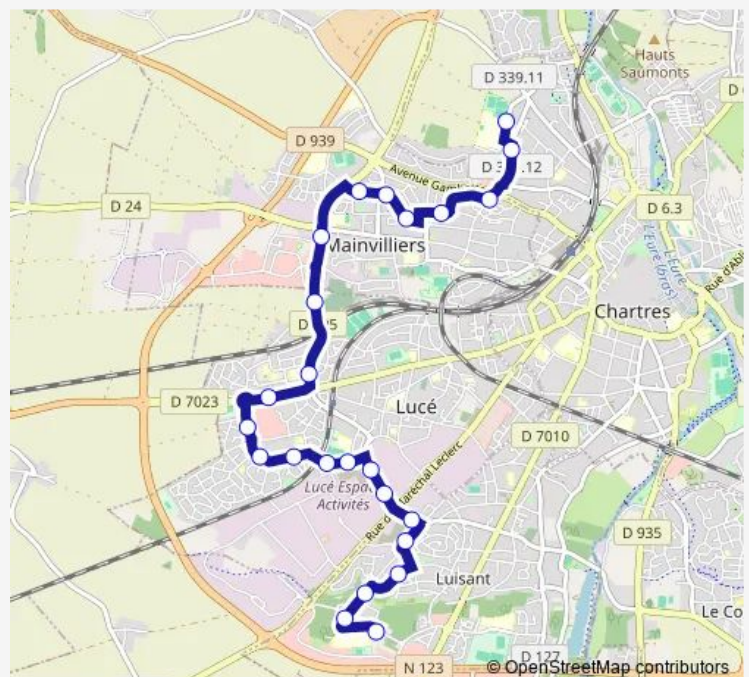

Direction

Rechèvres — Lycée S.Monfort

24 stops

[Open route schedule](#)

Rechèvres

République

Curie

Acacias

Les Graviers

Route schedule

Rechèvres — Lycée S.Monfort

Monday 07:29-18:26

Tuesday 07:29-18:26

Wednesday 07:29-18:26

Thursday 07:29-18:26

Friday 07:29-18:26

Saturday —

Sunday —

Route info

Direction: Rechèvres

Stops: 24

Trip Duration: 0 hour 28 min

Bergers

Fosses Blanches

Lycée S.Monfort

Direction

Lycée S.Monfort — Rechèvres

25 stops

[Open route schedule](#)

Lycée S.Monfort

Fosses Blanches

Bergers