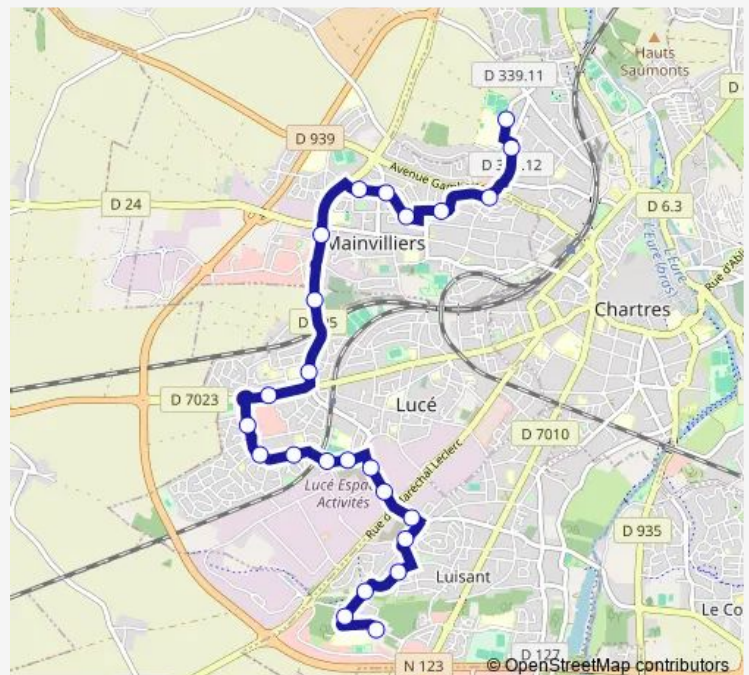

Direction

Rechèvres — Lycée S.Monfort

24 stops

[Open route schedule](#)

Rechèvres

République

Curie

Acacias

Les Gravieres

Route schedule

Rechèvres — Lycée S.Monfort

Monday 07:29-18:26

Tuesday 07:29-18:26

Wednesday 07:29-18:26

Thursday 07:29-18:26

Friday 07:29-18:26

Saturday —

Sunday —

Route info

Direction: Rechèvres

Stops: 24

Trip Duration: 0 hour 28 min

Bergers

Fosses Blanches

Lycée S.Monfort

Direction

Lycée S.Monfort — Rechèvres

25 stops

[Open route schedule](#)

Lycée S.Monfort

Fosses Blanches

Bergers