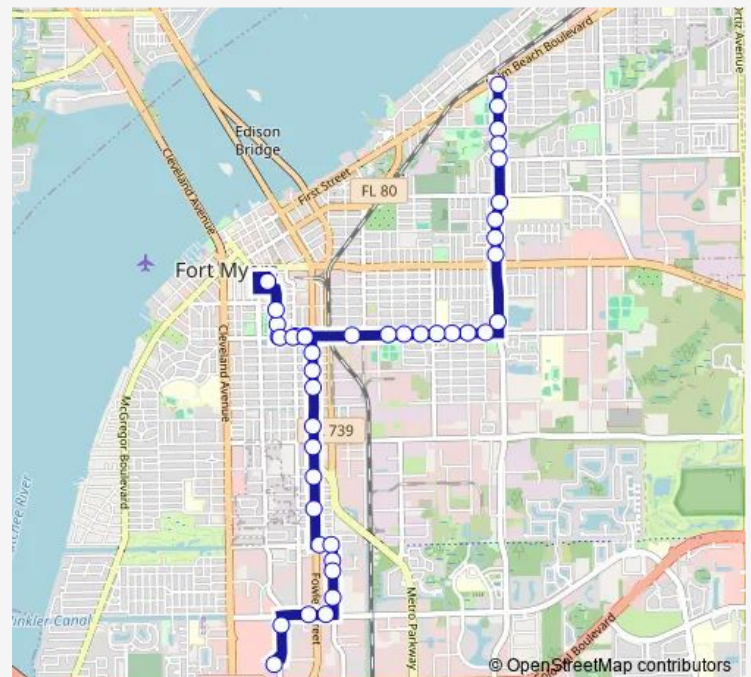

Edison AVE @ Royal Palm Ave

Edison AVE @ Central Ave

Edison AVE @ Jackson St

Route schedule

Shmkr @ Madison Ave — Edison Mall Transfer Ctr

Monday 06:45-21:25

Tuesday 06:45-21:25

Wednesday 06:45-21:25

Thursday 06:45-21:25

Friday 06:45-21:25

Saturday 06:45-21:25

Sunday —

Route info

Direction: Shmkr @ Madison Ave

Stops: 43

Trip Duration: 0 hour 35 min

10 — Route 10

Jackson ST @ Crawford St

Rosa Parks Transportation CTR W

Jackson ST @ Hoople St

Edison AVE @ Jackson St

Edison AVE @ Central Ave

Edison AVE @ Fowler St

Fowler ST @ Franklin St

Evans AVE @ Park Windsor DR 1

Evans AVE @ Park Windsor DR 2

Evans AVE @ Wnklr AVE Ext

Wnklr AVE @ Fowler ST 1

Wnklr AVE @ Fowler St

Solomon Blvd @ Wnklr AVE Ext

Edison Mall Transfer Ctr

Direction