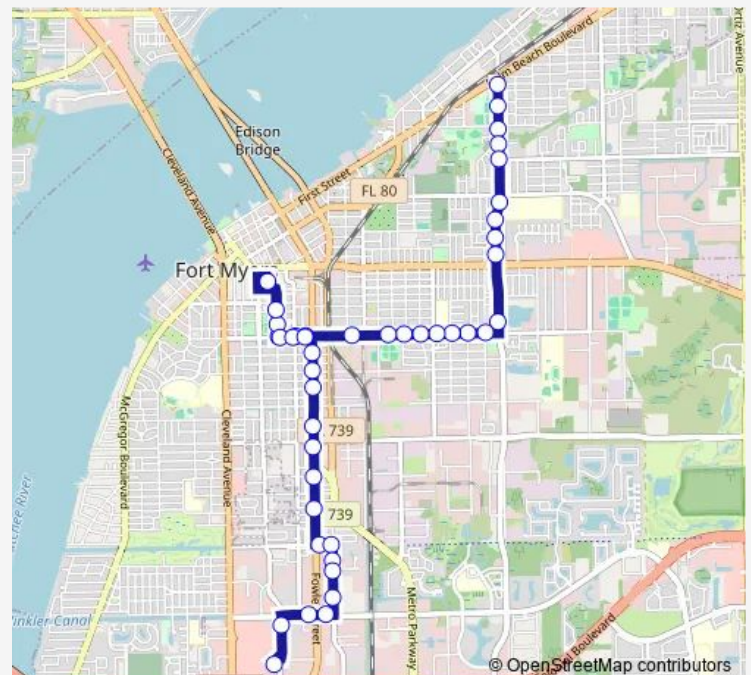

Edison AVE @ Royal Palm Ave

Edison AVE @ Central Ave

Edison AVE @ Jackson St

Route schedule

Shmkr @ Madison Ave — Edison Mall Transfer Ctr

Monday 06:45-21:25

Tuesday 06:45-21:25

Wednesday 06:45-21:25

Thursday 06:45-21:25

Friday 06:45-21:25

Saturday 06:45-21:25

Sunday —

Route info

Direction: Shmkr @ Madison Ave

Stops: 43

Trip Duration: 0 hour 35 min

10 — Route 10

Jackson ST @ Crawford St

Rosa Parks Transportation CTR W

Jackson ST @ Hoople St

Edison AVE @ Jackson St

Edison AVE @ Central Ave

Edison AVE @ Fowler St

Fowler ST @ Franklin St

Wednesday 07:30-20:50

Thursday 07:30-20:50

Friday 07:30-20:50

Saturday 07:30-20:50

Sunday —

Route info

Direction: Edison Mall Transfer Ctr

Stops: 43