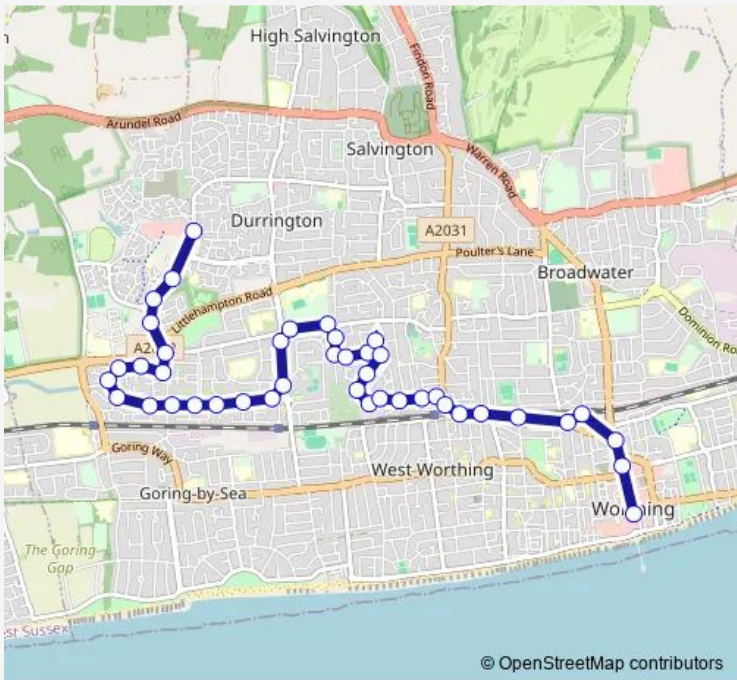

**Bus 10 Durrington - Worthing**

[Go to website](#)

**Direction**  
 Tesco — South Street  
 42 stops  
[Open route schedule](#)

- Tesco
- Faraday Close
- Winterbourne Way
- Southern Water
- Melville Way
- Limbrick Way
- Kithurst Crescent
- Patching Close
- Crossways Avenue
- Boxgrove Parade
- Kipling Avenue
- Limbrick Lane
- Maybridge Crescent
- Cavendish Close
- Burlington Road
- Golden Lion
- Boulevard Shops
- Palatine Road
- The Boulevard
- Ringmer Road
- Ringmer Road

**Route schedule**  
 Tesco — South Street

Monday	06:14-19:14
Tuesday	06:14-19:14
Wednesday	06:14-19:14
Thursday	06:14-19:14
Friday	06:14-19:14
Saturday	07:54-19:14
Sunday	—

**Route info**  
 Direction: Tesco  
 Stops: 42  
 Trip Duration: 0 hour 34 min

Princess Avenue

Ely Road

Friar Walk

Woodlea Road

South Street

St Dunstan's Road

Harrow Road

Heene Road

## Route info

Direction: South Street

Stops: 43

Trip Duration: 0 hour 33 min

Palatine Road

Boulevard Shops

Golden Lion

Burlington Road