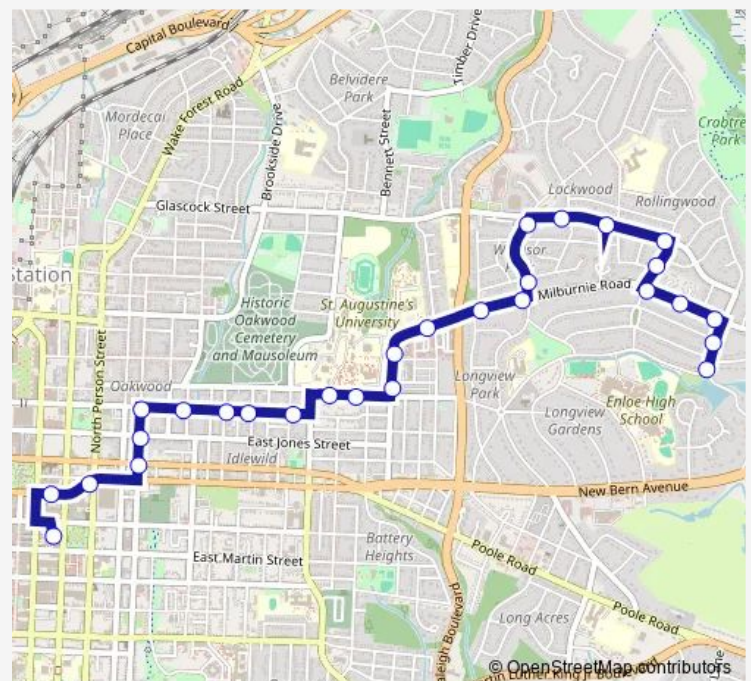

N King Charles Rd at Glascock St

Glascock St at Brighton Rd

Glascock St at Marlborough Rd

Route schedule

Goraleigh Station — Chatham Ln at Bertie Dr

Monday 05:30-21:00

Tuesday 05:30-21:00

Wednesday 05:30-21:00

Thursday 05:30-21:00

Friday 05:30-21:00

Saturday 07:00-21:00

Sunday 07:00-21:00

Route info

Direction: Goraleigh Station

Stops: 28

Trip Duration: 0 hour 20 min

10 — Longview

Glascock St at Culpepper Ln

Culpepper Rd at Boswell Rd

Milburne Rd at Culpepper Ln

Milburne Rd at Hapmstead Pl

Milburne Rd at Chatham Ln

Chatham Ln at Stevens Rd

Chatham Ln at Bertie Dr

Direction

Chatham Ln at Bertie Dr — Goraleigh Station

18 stops

[Open route schedule](#)

Chatham Ln at Bertie Dr

Bertie Dr at Culpepper Ln

Bertie Dr at Locke Ln

Oakwood Ave at N King Charles Rd