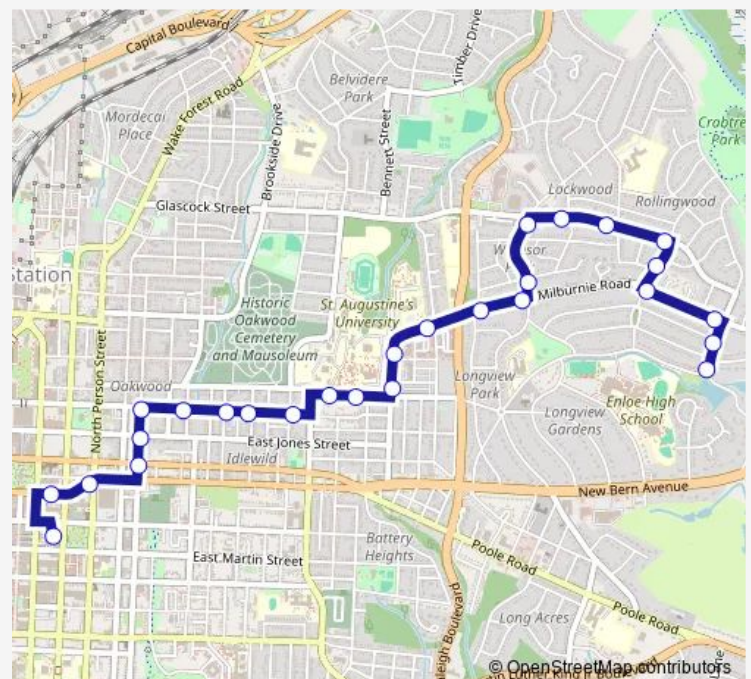

N King Charles Rd at Glascock St

Glascock St at Brighton Rd

Glascock St at Marlborough Rd

Route schedule

Goraleigh Station — Chatham Ln at Bertie Dr

Monday 05:30-21:00

Tuesday 05:30-21:00

Wednesday 05:30-21:00

Thursday 05:30-21:00

Friday 05:30-21:00

Saturday 07:00-21:00

Sunday 07:00-21:00

Route info

Direction: Goraleigh Station

Stops: 27

Trip Duration: 0 hour 20 min

10 — Longview

Glascok St at Culpepper Ln

Culpepper Rd at Boswell Rd

Milburne Rd at Culpepper Ln

Milburne Rd at Chatham Ln

Chatham Ln at Stevens Rd

Chatham Ln at Bertie Dr

Direction

Chatham Ln at Bertie Dr — Goraleigh Station

19 stops

[Open route schedule](#)

Chatham Ln at Bertie Dr

Bertie Dr at Culpepper Ln

Bertie Dr at Locke Ln

Oakwood Ave at N King Charles Rd

Oakwood Ave at Fisher St