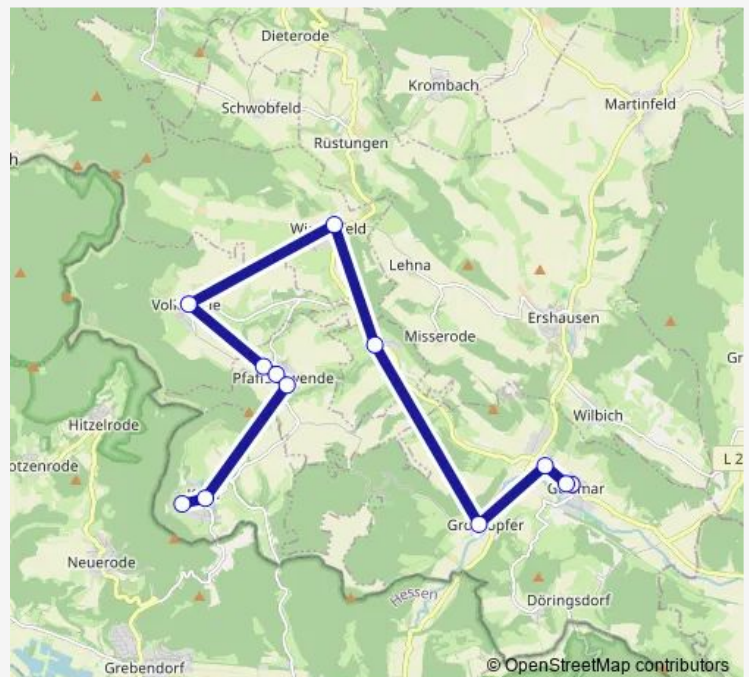

Lengenfeld/Stein, Schule

### Route schedule

Kella, Wendeschleife — Lengenfeld/Stein, Schule

Monday 06:55-06:56

Tuesday 06:55-06:56

Wednesday 06:55-06:56

Thursday 06:55

Friday 06:55-06:56

Saturday —

### Route info

Direction: Kella, Wendeschleife

Stops: 13

Trip Duration: 0 hour 46 min

## Route info

Direction: Geismar (Eichsfeld), Schule

Stops: 12

Trip Duration: 0 hour 41 min