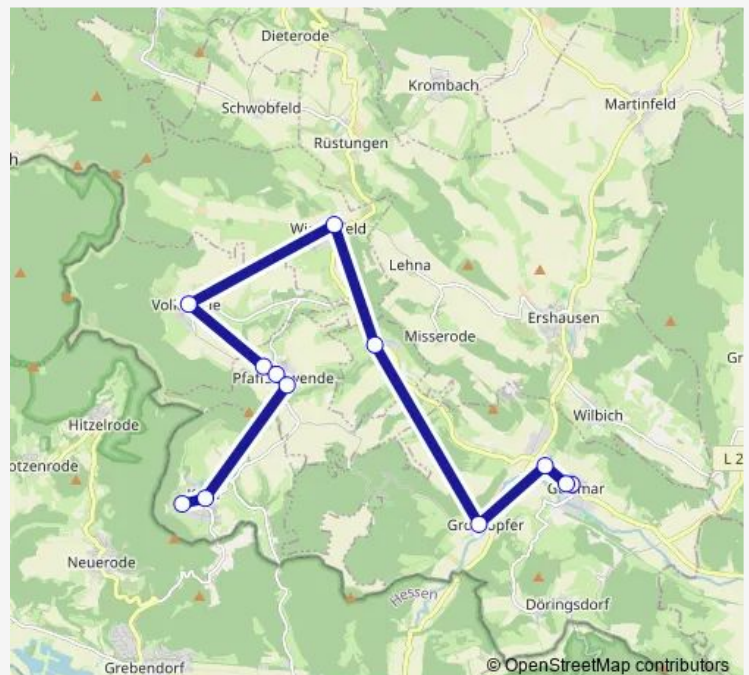

Lengenfeld/Stein, Schule

### Route schedule

Kella, Wendeschleife — Lengenfeld/Stein, Schule

Monday 06:55-06:56

Tuesday 06:55-06:56

Wednesday 06:55-06:56

Thursday 06:55-06:56

Friday 06:55-06:56

Saturday —

### Route info

Direction: Kella, Wendeschleife

Stops: 13

Trip Duration: 0 hour 46 min

**Direction**

Kella, Wendeschleife — Lengenfeld/Stein, Schule

12 stops

[Open route schedule](#)

## Route info

Direction: Geismar (Eichsfeld), Schule

Stops: 12

Trip Duration: 0 hour 36 min