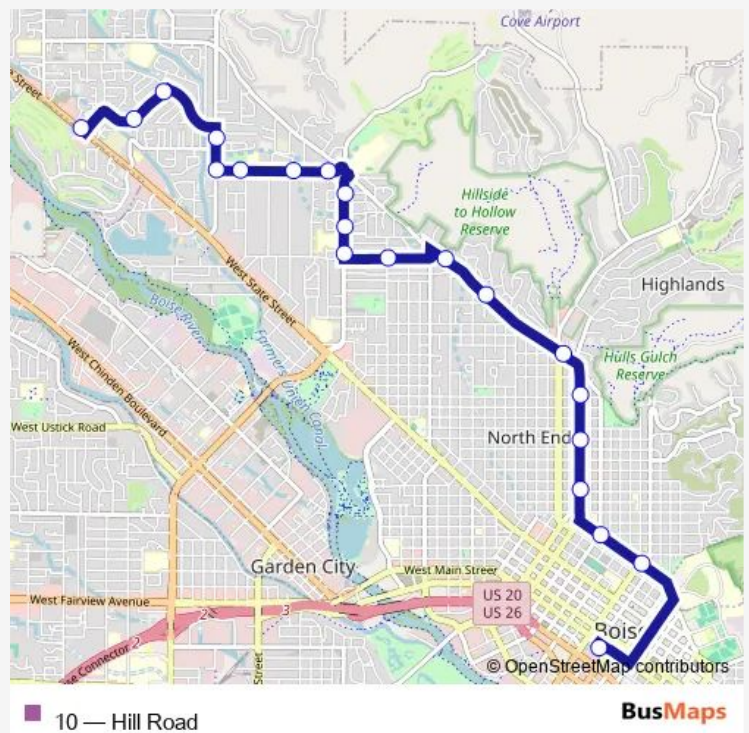

N Collister Dr & W Samara St Nem

W Ellens Ferry Dr & N Johns Landing Way Nwc

W Ellens Ferry Dr & W Waterwheel Dr Nwc

W State St & W Ellens Ferry Dr Nem

Route schedule

Main Street Station - Lower Deck — W State St & W Ellens Ferry Dr Nem

Monday	07:45-16:45
Tuesday	07:45-16:45
Wednesday	07:45-16:45
Thursday	07:45-16:45
Friday	07:45-16:45
Saturday	—
Sunday	—

Route info

Direction: Main Street Station - Lower Deck

Stops: 21

Trip Duration: 0 hour 22 min

Direction

W State St & W Ellens Ferry Dr Nem — Main Street Station
- Lower Deck

27 stops

[Open route schedule](#)

W State St & W Ellens Ferry Dr Nem

N Pierce Park Ln & W Lucky Ln Nec

W Castle Dr & N Pierce Park Ln Sec

Sunday —

Route info

Direction: W State St & W Ellens Ferry Dr Nem

Stops: 27

Trip Duration: 0 hour 26 min

N 9th St & W Hays St Nwc

N 9th St & W State St Nwc

Main Street Station - Lower Deck