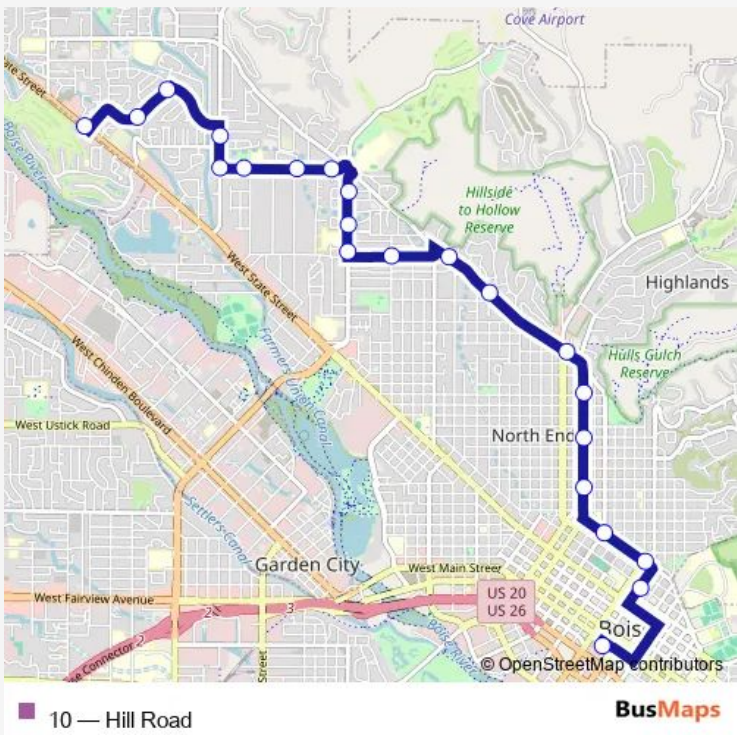

Bus 10 Hill Road

[Go to website](#)

Direction
 Main Street Station - Lower Deck — W State St & W Ellens Ferry Dr Nem
 22 stops
[Open route schedule](#)

- Main Street Station - Lower Deck
- N 8th St & W Franklin St Sec
- W Fort St & N 9th St Nec
- W Fort St & N 13th St Nec
- N 15th St & W Sherman St Nec
- N 15th St & W Lemp St Sec
- N 15th St & W Irene St Nec
- W Hill Rd & N 16th St Nwc
- W Hill Rd & W Hill Terrace Ln Nec
- W Hill Rd & N 26th St Nec
- W Taft St & N 32nd St Nec
- N 36th St & W Taft St Nec
- N 36th St & W Magnolia St Sec
- N 36th St & W Shasta St Sec
- W Catalpa Dr & N Woody Ln Nec
- W Catalpa Dr & N Tamarack Ave Nec
- W Catalpa Dr & N Sycamore Dr Nwc
- W Catalpa Dr & N Collister Dr Nec
- N Collister Dr & W Samara St Nem
- W Ellens Ferry Dr & N Johns Landing Way Nwc
- W Ellens Ferry Dr & W Waterwheel Dr Nwc

Route info
 Direction: Main Street Station - Lower Deck
 Stops: 22
 Trip Duration: 0 hour 22 min

W State St & W Ellens Ferry Dr Nem

Direction

W State St & W Ellens Ferry Dr Nem — Main Street Station
- Lower Deck

27 stops

[Open route schedule](#)

W State St & W Ellens Ferry Dr Nem

N Pierce Park Ln & W Lucky Ln Nec

W Castle Dr & N Pierce Park Ln Sec

W Castle Dr & N Eugene St Swc

W Castle Dr & N Castle Hill Way Sec

W Castle Dr & W Holly Hill Dr Swc

Tuesday 07:08-16:08

Wednesday 07:08-16:08

Thursday 07:08-16:08

Friday 07:08-16:08

Saturday —

Sunday —

Route info

Direction: W State St & W Ellens Ferry Dr Nem