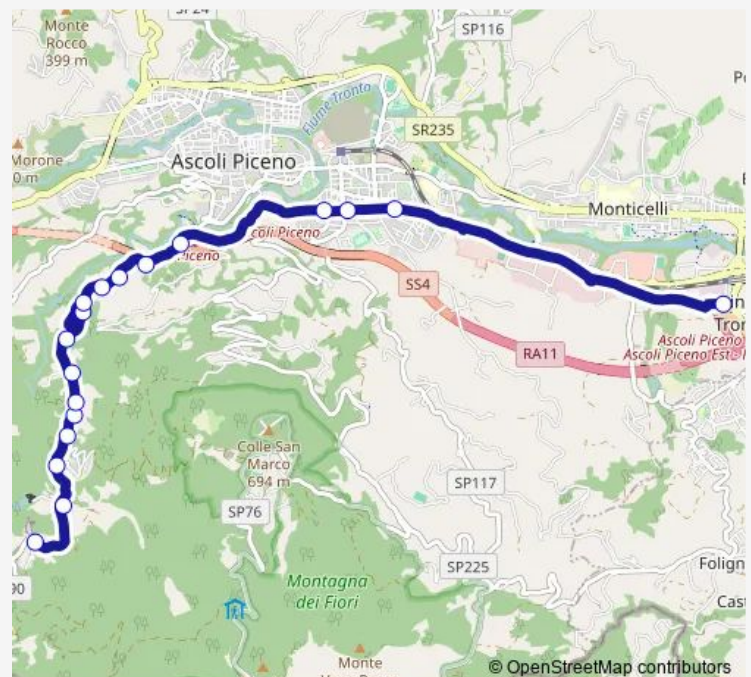

Bus 10 Castel Trosino-Porta Cartara-VIA Napoli-Marino

[Go to website](#)

Direction

Capolinea Castel Trosino — Marino - Bivio Stazione

18 stops

[Open route schedule](#)

Capolinea Castel Trosino

Vecchia Scuola C. Trosino

Sottop. Enel Strada C. Trosino

Garage Santini C. Trosino

Ponte S.Strada PER C. Trosino

Porta Cartara - Bar

VIA Napoli Incrocio VIA S. Cellini

Scuola Luciani

VIA Napoli - Scuola Elementare

Marino - Bivio Stazione

Route schedule

Capolinea Castel Trosino — Marino - Bivio Stazione

Monday 20:20

Tuesday 20:20

Wednesday 20:20

Thursday 20:20

Friday 20:20

Saturday 20:20

Sunday —

Route info

Direction: Capolinea Castel Trosino

Stops: 18

Trip Duration: 0 hour 20 min

10 — Castel Trosino-Porta Cartara-VIA Napoli-Marino

10 Bus time schedules and route maps are available in an offline PDF at busmaps.com. Use the busmaps.com website to see live bus times, train schedule or subway schedule, and step-by-step directions for all public transit in Ascoli Piceno