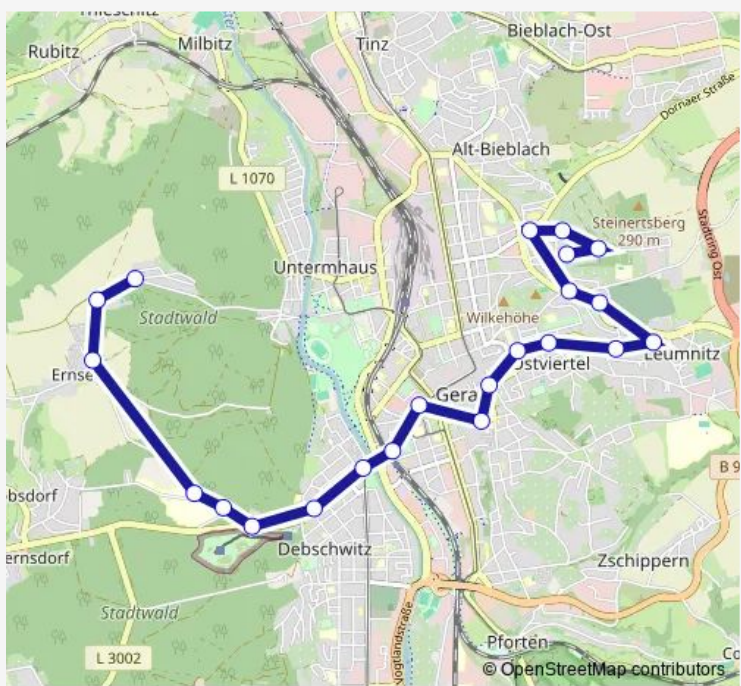

**Direction**  
 Gera, Hammelburg — Gera, Reuß-Park  
 22 stops  
[Open route schedule](#)

- Gera, Hammelburg
- Gera, Schiefergasse
- Gera, Ernsee
- Gera, Klinikum Haupteingang
- Gera, Dr. Semmelweis-Weg
- Gera, Haus Schulenburg
- Gera, Dahliengarten / Tierpark
- Gera, An der Spielwiese
- Gera, Südbahnhof
- Gera, Heinrichstraße
- Gera, Stadtgraben
- Gera, Schillerstraße
- Gera, Bauvereinstraße
- Gera, Steinstraße
- Gera, Altenburger Straße
- Gera, Leumnitz
- Gera, Ostfriedhof
- Gera, Laasener Straße
- Gera, Slivener Straße
- Gera, Gerhart-Hauptmann-Straße
- Gera, Am Steinertsberg

Route schedule  
 Gera, Hammelburg — Gera, Reuß-Park

Monday	04:42-20:42
Tuesday	04:42-20:42
Wednesday	04:42-20:42
Thursday	04:42-20:42
Friday	04:42-20:42
Saturday	06:03-18:27
Sunday	06:03-18:57

Route info  
 Direction: Gera, Hammelburg  
 Stops: 22  
 Trip Duration: 0 hour 33 min

## Route schedule

Gera, Reuß-Park — Gera, Hammelburg

Monday 04:15-20:15

Tuesday 04:15-20:15

Wednesday 04:15-20:15

Thursday 04:15-20:15

Friday 04:15-20:15

Saturday 05:30-17:57

## Route info

Direction: Gera, Reuß-Park

Stops: 21

Trip Duration: 0 hour 26 min

10 Bus time schedules and route maps are available in an offline PDF at [busmaps.com](https://busmaps.com). Use the [busmaps.com](https://busmaps.com) website to see live bus times, train schedule or subway schedule, and step-by-step directions for all public transit in Gera