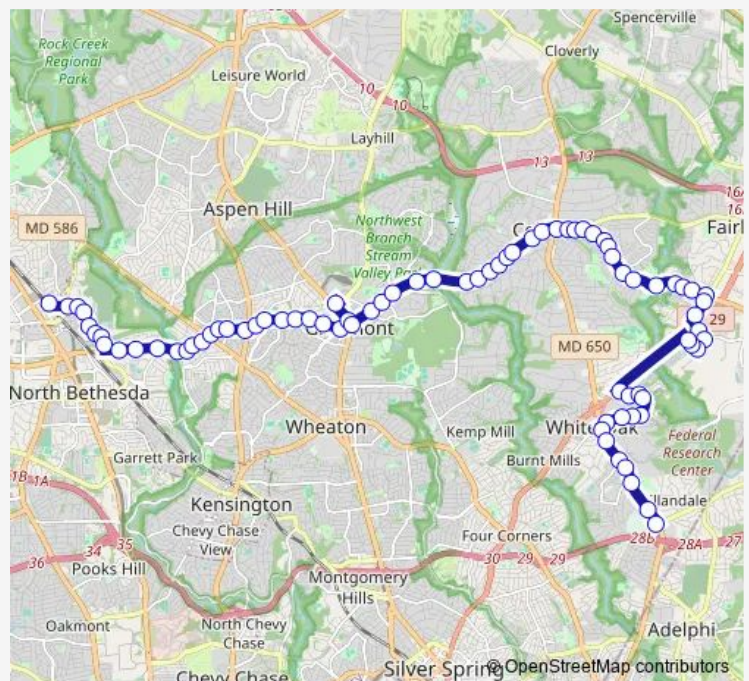

Randolph RD & Dewey Rd

Randolph RD & Colin Rd

Randolph RD & Charles Rd

Randolph RD & Bennion Rd

Randolph RD & Veirs Mill Rd

Randolph RD & Colie Dr

Randolph RD & Bushey Dr

Randolph RD & Connecticut Ave

Randolph RD & Goodhill Rd

Randolph RD & Dalewood Dr

Route schedule

Twinbrook Station & BAY C - East — Powder Mill RD & NEW Hampshire Ave

Monday 05:15-22:40

Tuesday 05:15-22:40

Wednesday 05:15-22:40

Thursday 05:15-22:40

Friday 05:15-22:40

Saturday 06:55-21:55

Sunday 06:55-21:55

Route info

Direction: Twinbrook Station & BAY C - East

Stops: 79

Trip Duration: 1 hour 0 min

10 — 10-Twinbrook Station-Hillandale

Randolph RD & Bluhill Rd

Randolph RD & Lindell St

Randolph RD & Terrapin Rd

Randolph RD & Livingston St

Randolph RD & Grandview Ave

Georgia AVE & Randolph Rd

Glenmont Station & BAY E

Randolph RD & Georgia Ave