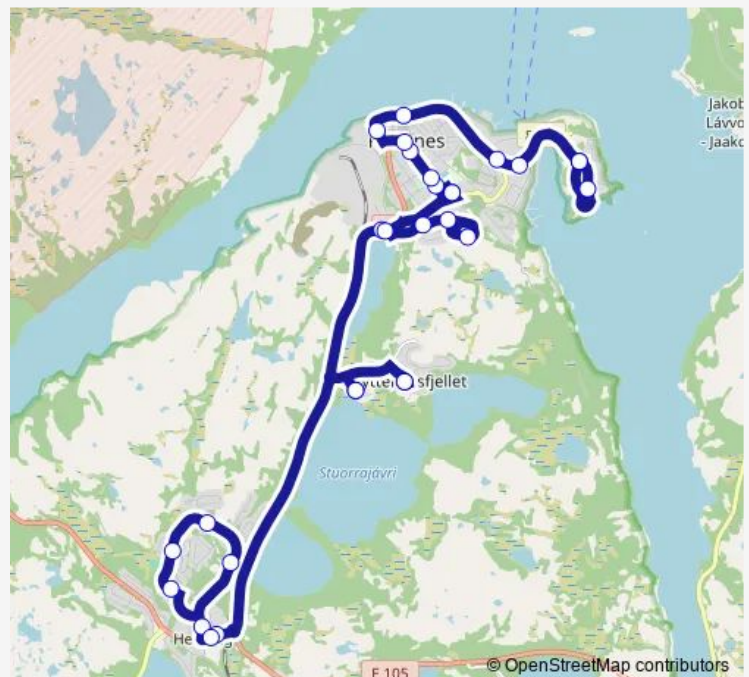

Local Bus Service 10 Hesseng - Prestøya - Hesseng

[Go to website](#)

Direction

Prestøya — Prestøya

29 stops

[Open route schedule](#)

Prestøya

Væggerjordet

Thon Hotel Kirkenes

Amfi Kirkenes

Kirkenes sentrum

Pasvikveien

Kirkenes skole

Handelsparken

Skytterhusfjellet

Kirkenes Sykehus

Bjørkheim

Kirkenes videregående skole

Hesseng flerbrukssenter

Einerholtet

Krøkebærveien

Tangenveien kryss

Bjørkheim

Skytterhusfjellet

Kirkenes Sykehus

Handelsparken

Ellisif Wessels vei

Route schedule

Prestøya — Prestøya

Monday 06:00-22:00

Tuesday 06:00-22:00

Wednesday 06:00-22:00

Thursday 06:00-22:00

Friday 06:00-22:00

Saturday 06:30-21:15

Sunday 11:30-17:00

Route info

Direction: Prestøya

Stops: 29

Trip Duration: 0 hour 51 min

10 — Hesseng - Prestøya - Hesseng