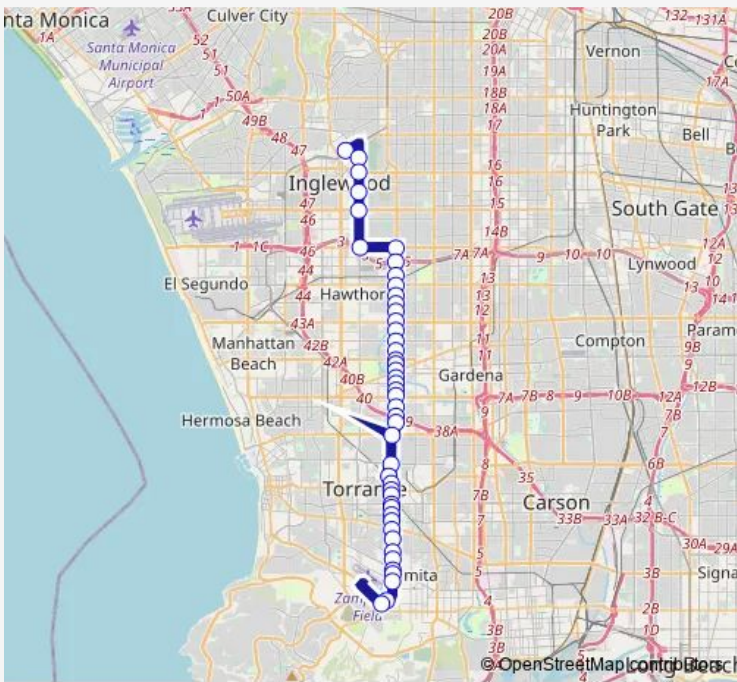

Direction
 Downtown Inglewood Station (Bay 3) — Pacific Coast Hwy at Crenshaw Bl

46 stops

[Open route schedule](#)

- Downtown Inglewood Station (Bay 3)
- Prairie Av at Howland Dr
- Prairie Av at Manchester Bl
- Prairie Av at Arbor Vitae St
- Prairie Av at Century Bl
- Imperial Hwy at Prairie Av
- Crenshaw Bl at Imperial Hwy
- Crenshaw Station (Southbound Bay)
- Crenshaw Bl at Jack Northrop Av
- Crenshaw Bl at El Segundo Bl
- Crenshaw Bl at 132nd St
- Crenshaw Bl at 135th St
- Crenshaw Bl at 139th St
- Crenshaw Bl at Rosecrans Av
- Crenshaw Bl at 147th St
- Crenshaw Bl at Marine Av
- Crenshaw Bl at 154th St
- Crenshaw Bl at Manhattan Beach Bl
- Crenshaw Bl at El Camino College
- Crenshaw Bl at Redondo Beach Bl
- Crenshaw Bl at 166th St & Cherry Av

Route schedule
 Downtown Inglewood Station (Bay 3) — Pacific Coast Hwy at Crenshaw Bl

Monday	05:58-20:46
Tuesday	05:58-20:46
Wednesday	05:58-20:46
Thursday	05:58-20:46
Friday	05:58-20:46
Saturday	06:03-20:55
Sunday	06:02-20:50

Route info

Direction: Downtown Inglewood Station (Bay 3)

Stops: 46

Trip Duration: 1 hour 14 min

Crenshaw Bl at 168th St

Crenshaw Bl at 171st St

Crenshaw Bl at Artesia Bl

Crenshaw Bl at 178th St

Thursday 05:30-20:27

Friday 05:30-20:27

Saturday 05:49-20:29

Sunday 05:44-20:31

Route info

Direction: Crenshaw BI between Pacific Coast Hwy & Air-
port Dr

Stops: 43

Trip Duration: 1 hour 16 min