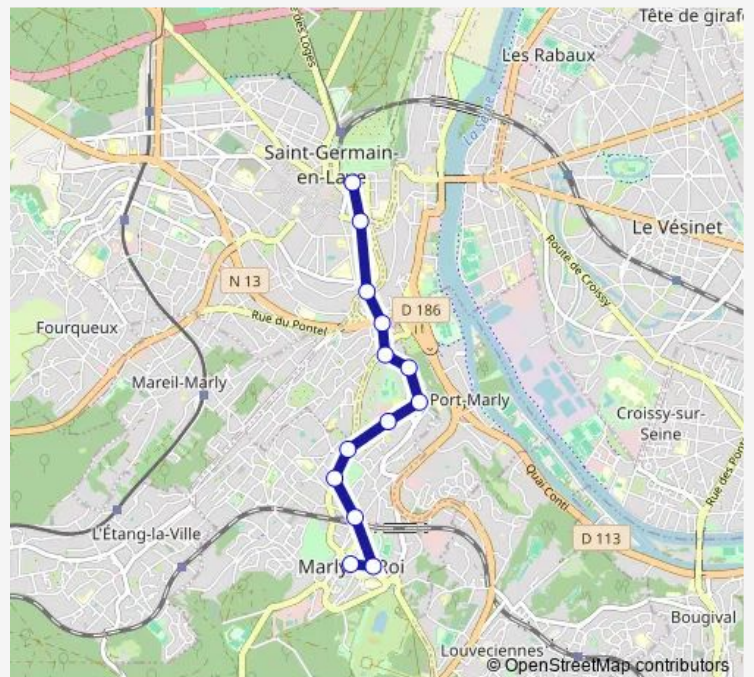

### Route schedule

Rue Thiers — Mairie

Monday 06:41-22:10

Tuesday 06:41-22:10

Wednesday 06:41-22:10

Thursday 06:41-22:10

Friday 07:05-21:00

Saturday 06:50-21:20

### Route info

Direction: Rue Thiers

Stops: 13

Trip Duration: 0 hour 18 min

## Direction

Lycée International — Mairie

12 stops

[Open route schedule](#)

Lycée International

Nicot / École Notre-Dame

Ermitage

Les Lampes

## Route info

Direction: Lycée International

Stops: 12

Trip Duration: 0 hour 26 min