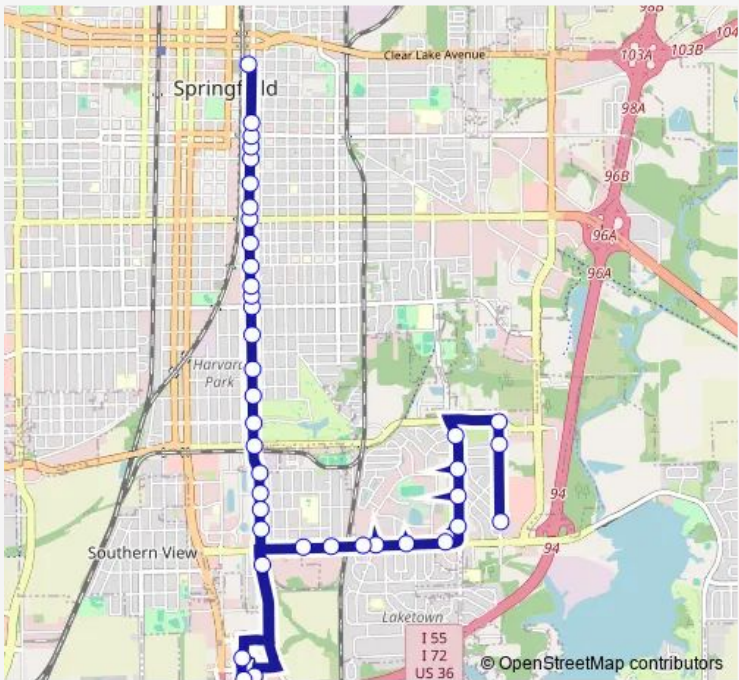

## Bus 10 South 11th / Stevenson

[Go to website](#)

**Direction**  
 Transfer Center Stop C — Adloff @ Ccsc  
 45 stops  
[Open route schedule](#)

- Transfer Center Stop C
- 11th & Capitol
- 11th & Jackson
- 11th & Edwards
- 11th & Cook
- 11th & Cass
- 11th & Kansas
- 11th & Brown
- 11th & South Grand
- 11th & Cedar
- 11th & Laurel
- 11th & South
- 11th & Ash
- 11th & Cornell
- 11th & Princeton
- 11th & Wellesley
- 11th & Oberlin
- 11th & Bryn Mawr
- 11th & Stanford
- Linton & Baker
- Baker & Linton/Apple Orchard

Route schedule  
 Transfer Center Stop C — Adloff @ Ccsc

Monday	06:00-17:30
Tuesday	06:00-17:30
Wednesday	06:00-17:30
Thursday	06:00-17:30
Friday	06:00-17:30
Saturday	06:00-17:00
Sunday	—

Route info  
 Direction: Transfer Center Stop C  
 Stops: 45  
 Trip Duration: 0 hour 23 min

## Route schedule

Adloff @ Ccsc — Transfer Center Stop C

Monday 05:39-17:53

Tuesday 05:39-17:53

Wednesday 05:39-17:53

Thursday 05:39-17:53

Friday 05:39-17:53

Saturday 06:23-17:23

## Route info

Direction: Adloff @ Ccsc

Stops: 39

Trip Duration: 0 hour 28 min

11th & Cornell

11th & Ash

11th & Oak

11th & South