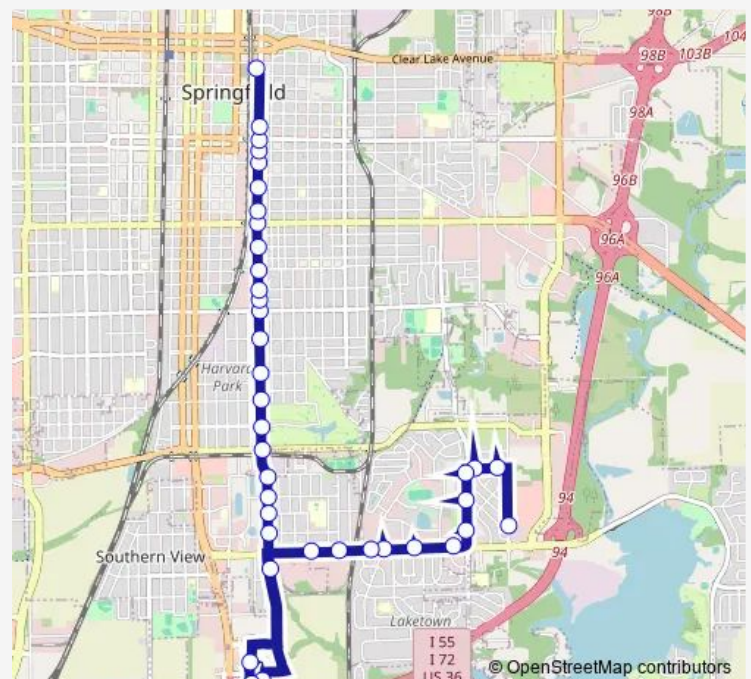

11th & Stanford

Linton & Baker

Baker & Linton/Apple Orchard

Route schedule

Transfer Center Stop C — Adloff @ Ccsc

Monday 06:00-17:30

Tuesday 06:00-17:30

Wednesday 06:00-17:30

Thursday 06:00-17:30

Friday 06:00-17:30

Saturday 06:00-17:00

Sunday —

Route info

Direction: Transfer Center Stop C

Stops: 45

Trip Duration: 0 hour 23 min

10 — South 11th / Stevenson

Apple Orchard & Baker/Professional

Professional & Apple Orchard

Professional & Engineering

Engineering & Fast Food Frontage

Fast Food Frontage Rd & Baker

Stevenson & St. Francis

Stevenson & 13th

Direction: Adloff @ Ccsc

Stops: 39

Trip Duration: 0 hour 28 min

11th & Cornell

11th & Ash

11th & Oak

11th & South

11th & Laurel