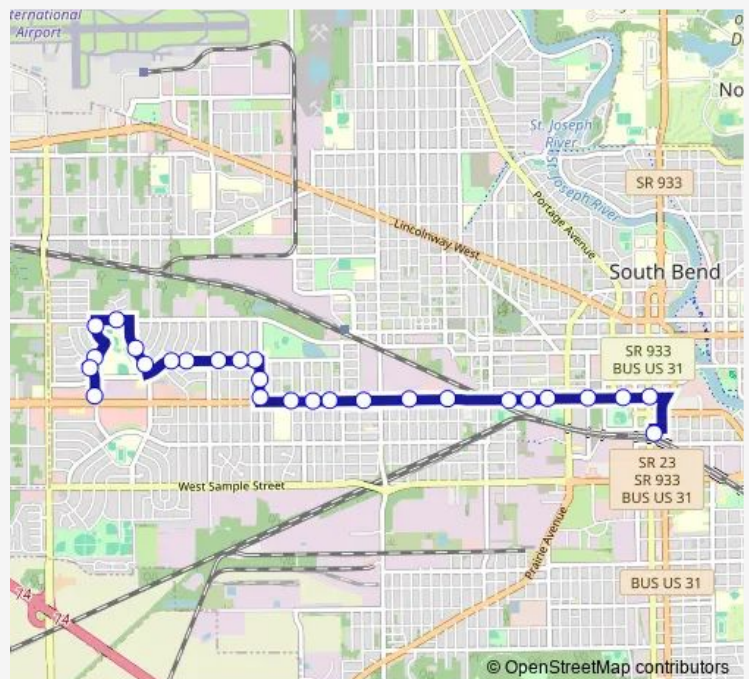

Western & Harris

Western & Maple

Western & Mcpherson

Western & Laurel - Kroc Center

Western & Scott (in)

Western & William

Western & Main (in)

South Street Station

Route schedule

Goodwill on Western — South Street Station

Monday 16:05

Tuesday 16:05

Wednesday 16:05

Thursday 16:05

Friday 16:05

Saturday —

Sunday —

Route info

Direction: Goodwill on Western

Stops: 10

Trip Duration: 0 hour 6 min

■ 10 — Western

Direction

South Street Station — Summit & Western

27 stops

[Open route schedule](#)

South Street Station

Western & Main (out)

Western & Franklin

Western & Scott (out)

Western & Laurel

Mcperson & Western