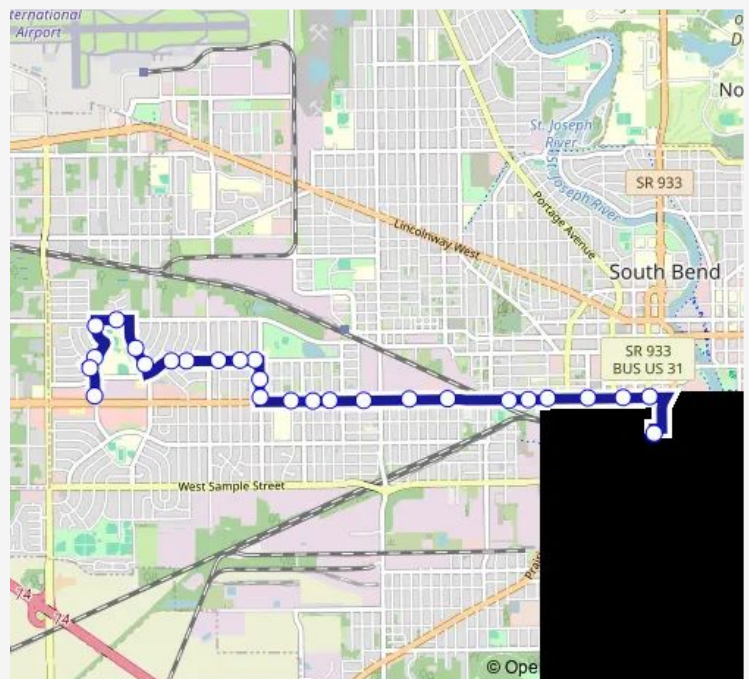

Route schedule

Goodwill on Western — South Street Station

Monday 16:05

Tuesday 16:05

Wednesday 16:05

Thursday 16:05

Friday 16:05

Saturday —

Sunday —

Route info

Direction: Goodwill on Western

Stops: 10

Trip Duration: 0 hour 6 min

■ 10 — Western

Direction

South Street Station — Summit & Western

27 stops

[Open route schedule](#)

South Street Station

Western & Main (out)

Western & Franklin

Western & Scott (out)

Western & Laurel

Mcperson & Western

Thursday 05:27-21:15

Friday 05:27-21:15

Saturday 06:40-17:40

Sunday —

Route info

Direction: South Street Station

Stops: 27

Trip Duration: 0 hour 21 min