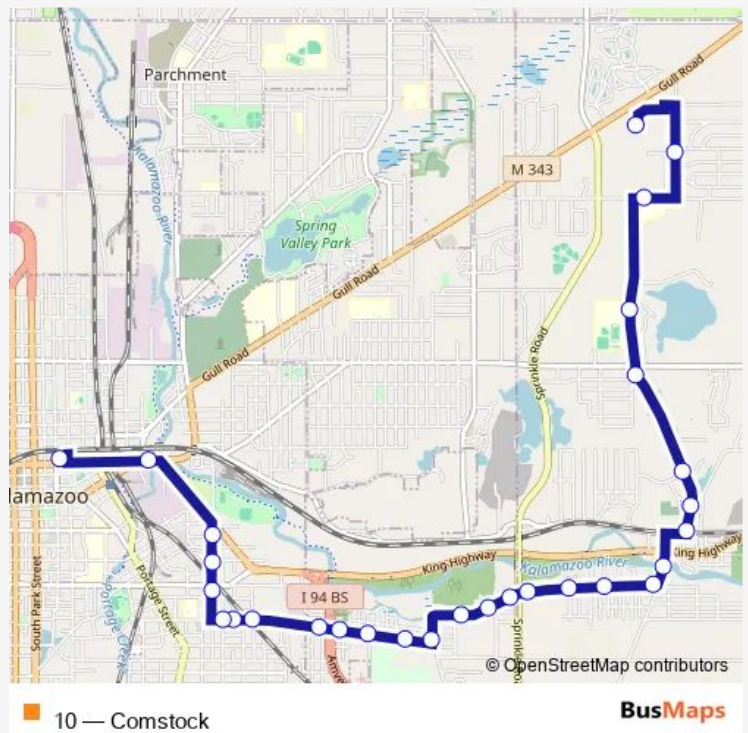

Bus 10 Comstock

[Go to website](#)

Direction
 Gull Rd at 26th St — Kalamazoo Transit Center
 29 stops
[Open route schedule](#)

- Gull Rd at 26th St
- 26th Street & Jacille
- H Avenue and 26th Street
- 26th Street & Forest Harbor
- 26th Street & E. Main
- 26th Street & Neal
- 26th Street & Oran Ave
- 26th Street & E. Michigan
- River & Kings Highway
- Comstock & River
- Comstock & Frederick
- Comstock & Larch
- Comstock & Sprinkle
- Lake & Sprinkle
- Lake & Foster
- Lake & Crossfield
- Olmstead Road & Lake Street
- Lake & Riverside
- Lake & Lamont
- Lake & I 94 Business Loop
- Lake & Schuster

Route schedule

Gull Rd at 26th St — Kalamazoo Transit Center

Monday	06:42-21:42
Tuesday	06:42-21:42
Wednesday	06:42-21:42
Thursday	06:42-21:42
Friday	06:42-21:42
Saturday	06:42-21:42
Sunday	09:42-16:42

Route info

Direction: Gull Rd at 26th St
 Stops: 29
 Trip Duration: 0 hour 26 min

10 — Comstock

Lake & Clarence

Lake Street at Linton

Lake & Mills

Mills & Vine

Mills & 4th Street

Mills & Walnut/Kings Highway

Route info

Direction: Kalamazoo Transit Center

Stops: 29

Trip Duration: 0 hour 25 min

26th Street & Forest Harbor

26th Street & H Avenue

26th Street & Plainfield

Gull Rd at 26th St