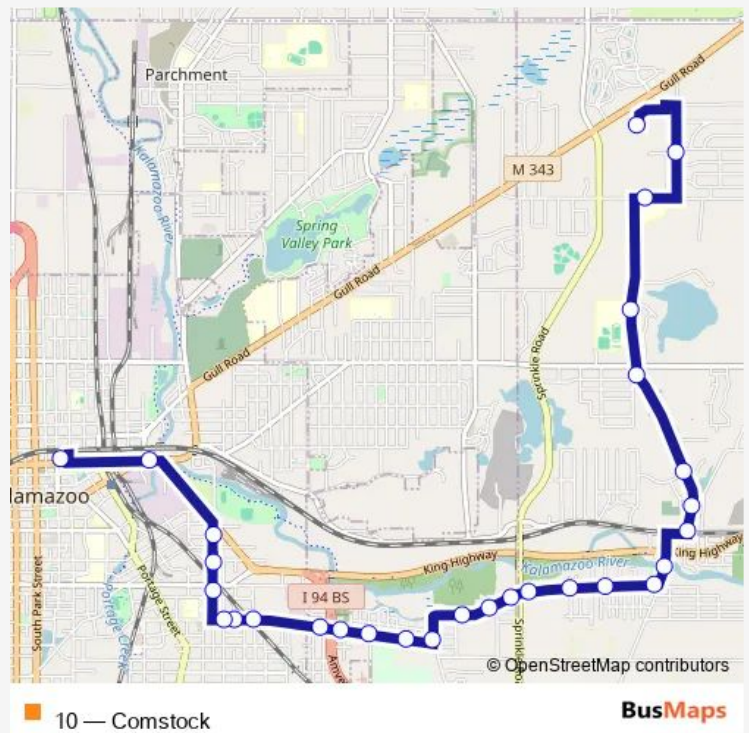

Bus 10 Comstock

[Go to website](#)

Direction
 Gull Rd at 26th St — Kalamazoo Transit Center
 29 stops
[Open route schedule](#)

- Gull Rd at 26th St
- 26th Street & Jacille
- H Avenue and 26th Street
- 26th Street & Forest Harbor
- 26th Street & E. Main
- 26th Street & Neal
- 26th Street & Oran Ave
- 26th Street & E. Michigan
- River & Kings Highway
- Comstock & River
- Comstock & Frederick
- Comstock & Larch
- Comstock & Sprinkle
- Lake & Sprinkle
- Lake & Foster
- Lake & Crossfield
- Olmstead Road & Lake Street
- Lake & Riverside
- Lake & Lamont
- Lake & I 94 Business Loop
- Lake & Schuster

Route schedule

Gull Rd at 26th St — Kalamazoo Transit Center

Monday	06:42-21:42
Tuesday	06:42-21:42
Wednesday	06:42-21:42
Thursday	06:42-21:42
Friday	06:42-21:42
Saturday	06:42-21:42
Sunday	09:42-16:42

Route info

Direction: Gull Rd at 26th St
 Stops: 29
 Trip Duration: 0 hour 26 min

Lake & Clarence

Lake Street at Linton

Lake & Mills

Mills & Vine

Mills & 4th Street

Mills & Walnut/Kings Highway

E. Michigan & Harrison

Mills & Second

Mills & near Fourth

Mills & Jackson

Lake & James

Lake Street and March

Lake & in front of

Lake & Schuster

Lake Street at Healy Street