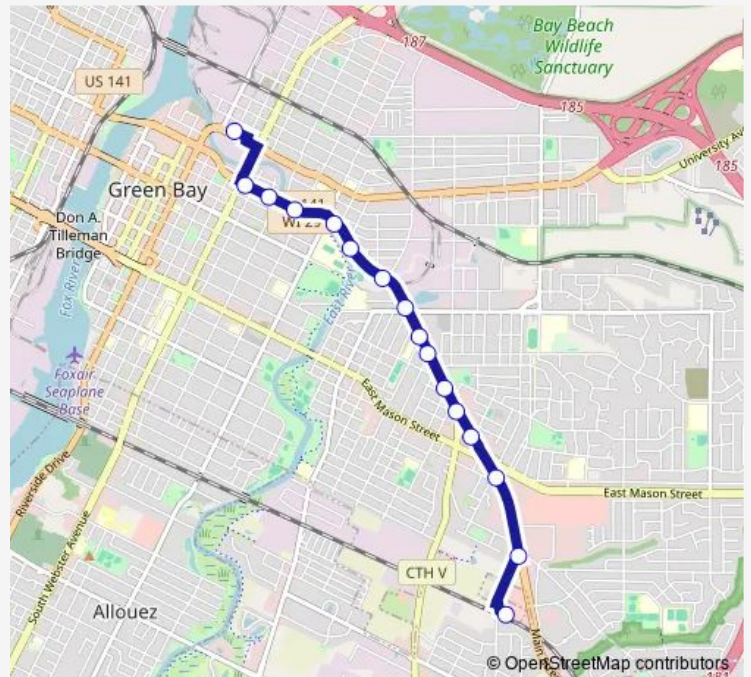

Main & Baird

Main & Irwin

Main & Roosevelt

Main & Webster

Transit Center

Route schedule

Walmart East — Transit Center

Monday —

Tuesday —

Wednesday —

Thursday —

Friday —

Saturday 07:57-13:27

Sunday —

Route info

Direction: Walmart East

Stops: 17

Trip Duration: 0 hour 13 min

Direction

Transit Center — Walmart East

16 stops

[Open route schedule](#)

Transit Center

Main & Webster

Direction: Transit Center

Stops: 16

Trip Duration: 0 hour 12 min

Direction

Walmart East — Transit Center

17 stops

[Open route schedule](#)

Walmart East