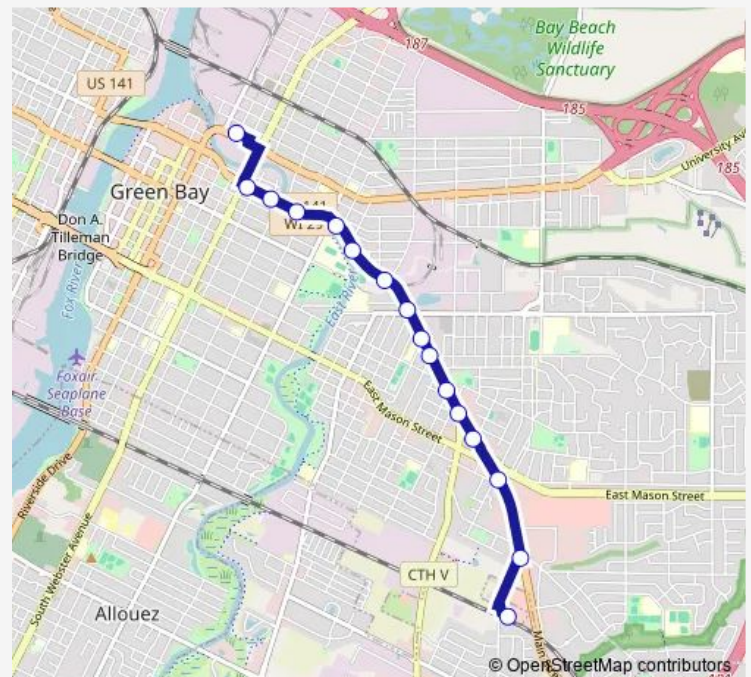

Main & Baird

Main & Irwin

Main & Roosevelt

Main & Webster

Transit Center

Route schedule

Walmart East — Transit Center

Monday —

Tuesday —

Wednesday —

Thursday —

Friday —

Saturday 07:57-13:27

Sunday —

Route info

Direction: Walmart East

Stops: 17

Trip Duration: 0 hour 13 min

Direction

Transit Center — Walmart East

16 stops

[Open route schedule](#)

Transit Center

Main & Webster

Direction: Transit Center

Stops: 16

Trip Duration: 0 hour 12 min

Direction

Walmart East — Transit Center

17 stops

[Open route schedule](#)

Walmart East