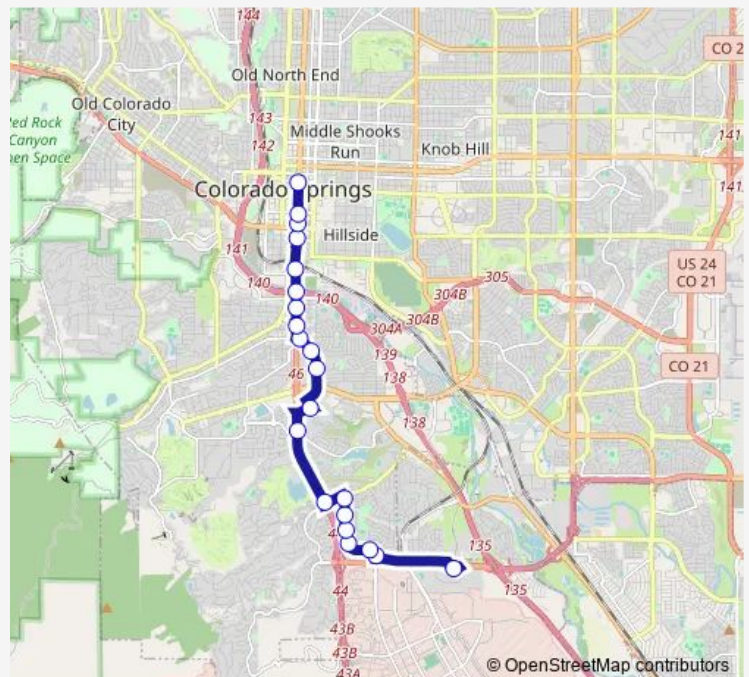

Southgate/Nevada

Nevada/St Elmo

Nevada/Brookside

Nevada/I-25

Nevada/Las Vegas

Nevada/Rio Grande

Nevada/Cimarron

Nevada/Vermijo

### Route schedule

Ppsc Centennial — Terminal

Monday 05:52-20:54

Tuesday 05:52-20:54

Wednesday 05:52-20:54

Thursday 05:52-20:54

Friday 05:52-20:54

Saturday 07:12-17:12

### Route info

Direction: Ppsc Centennial

Stops: 21

Trip Duration: 0 hour 25 min

10 — Hwy 115 - Ppsc

Nevada/Rio Grande

Nevada/Las Vegas

Nevada/I-25

Nevada/Brookside

Nevada/Ramona

Southgate/Nevada

2290 Southgate

Hwy 115/Cheyenne Mtn