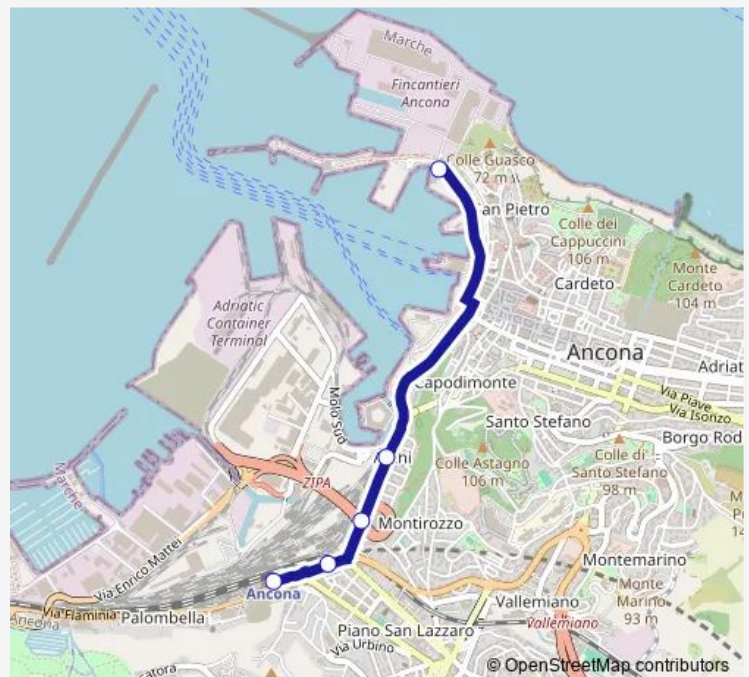

Bus 10 Linea 10 P.Zza UGO Bassi - Cantiere

[Go to website](#)

Direction

C.Navale Capolinea — Stazione FS - Rosselli

5 stops

[Open route schedule](#)

C.Navale Capolinea

1^ Marconi-Mandracchio

2^ Marconi - Parcheggio Archi

3^ Marconi

Stazione FS - Rosselli

Route schedule

C.Navale Capolinea — Stazione FS - Rosselli

Monday	16:50
Tuesday	16:50
Wednesday	16:50
Thursday	16:50
Friday	16:50
Saturday	—
Sunday	—

Route info

Direction: C.Navale Capolinea

Stops: 5

Trip Duration: 0 hour 8 min

10 — Linea 10 P.Zza UGO Bassi - Cantiere

BusMaps

10 Bus time schedules and route maps are available in an offline PDF at busmaps.com. Use the busmaps.com website to see live bus times, train schedule or subway schedule, and step-by-step directions for all public transit in Ancona